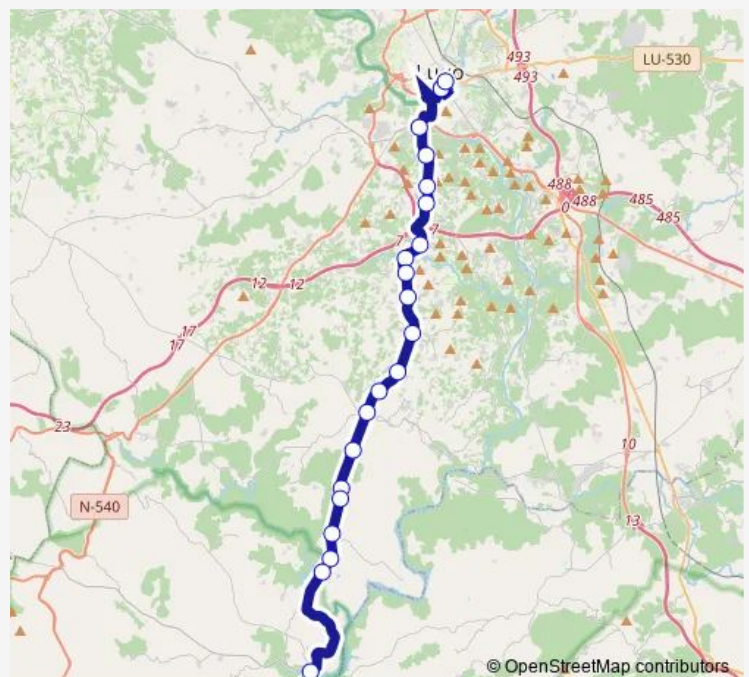

Thursday

—

Friday

14:20

Saturday

—

Sunday

—

### Route info

Direction: IES Nosa Sra. DOS Ollos G

Stops: 21

Trip Duration: 0 hour 48 min

XG637024 — IES Nosa Sra. DOS Ollos Grandes-Portomarín (Dársena) (Enlace)

BusMaps

XG637024 Bus time schedules and route maps are available in an offline PDF at [busmaps.com](https://busmaps.com). Use the [busmaps.com](https://busmaps.com) website to see live bus times, train schedule or subway schedule, and step-by-step directions for all public transit in Lugo