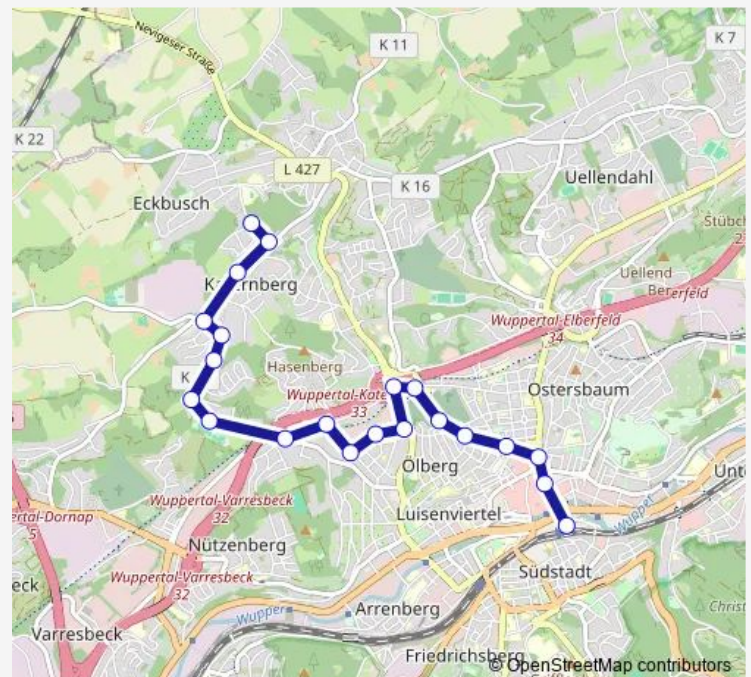

Wuppertal Funckstraße

W.-tal Gym. Bayreuther Straße

Wuppertal Bayreuther Straße

Wuppertal Briller Kreuz

Wuppertal Am Dorrenberg

Wuppertal Friedhofskirche

Wuppertal Marienstraße

Höchsten/St. Josef Krankenhaus

Wuppertal Karlsplatz

Wuppertal Morianstraße

Wuppertal Hbf

Route schedule

Wuppertal Birkenhöhe Schleife — Wuppertal Hbf

Monday 07:22

Tuesday 07:22

Wednesday 07:22

Thursday 07:22

Friday 07:22

Saturday —

Sunday —

Route info

Direction: Wuppertal Birkenhöhe Schleife

Stops: 21

Trip Duration: 0 hour 28 min

E821

BusMaps

E821 Bus time schedules and route maps are available in an offline PDF at busmaps.com. Use the busmaps.com website to see live bus times, train schedule or subway schedule, and step-by-step directions for all public transit in Wuppertal