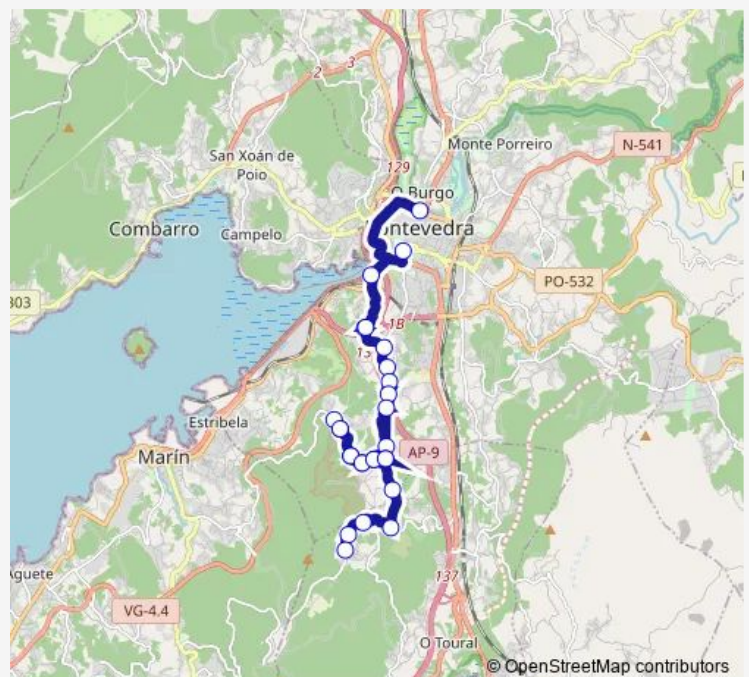

Saturday

11:45

Sunday

—

Route info

Direction: Ponte Do Burgo / Praza de

Stops: 27

Trip Duration: 0 hour 30 min

XG628018 — Postemirón DE Arriba-Ruibal-Ponte DO Burgo/Praza DE Abastos

Empalme De Navalexo

Figueirido

A Granxa

Postemiron De Arriba-3

Postemiron De Arriba-2

Postemirón De Arriba

XG628018 Bus time schedules and route maps are available in an offline PDF at busmaps.com. Use the busmaps.com website to see live bus times, train schedule or subway schedule, and step-by-step directions for all public transit in Pontevedra