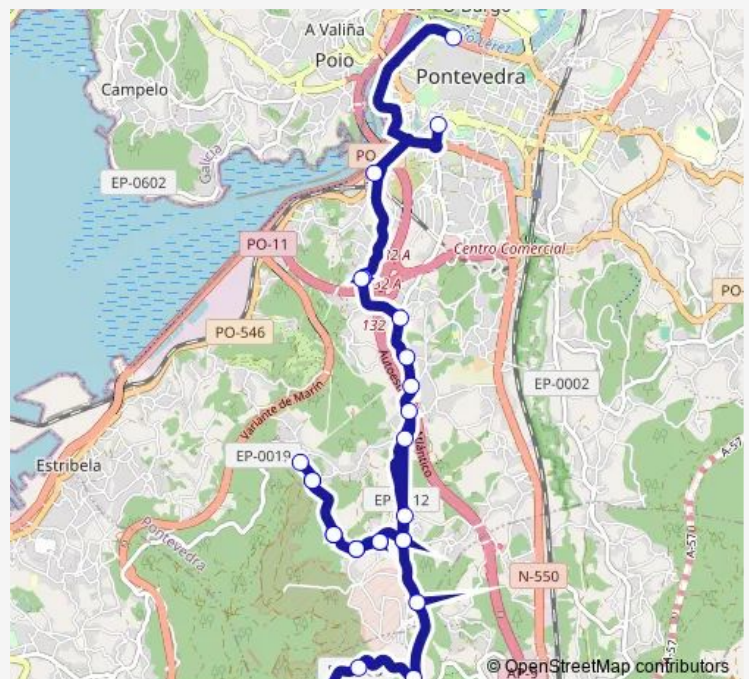

08:15

Sunday

—

Route info

Direction: Postemirón De Arriba

Stops: 27

Trip Duration: 0 hour 30 min

XG628018 — Postemirón de Arriba-Ruibal-Ponte do Burgo/Praza de Abastos

O Sixtro

A Ruibal

A Ruibal (parada bus-Pont

Mollabao (cruce Da Chamus

Praza Galicia / Xeneral R

Ponte Do Burgo / Praza de

XG628018 Bus time schedules and route maps are available in an offline PDF at busmaps.com. Use the busmaps.com website to see live bus times, train schedule or subway schedule, and step-by-step directions for all public transit in Pontevedra