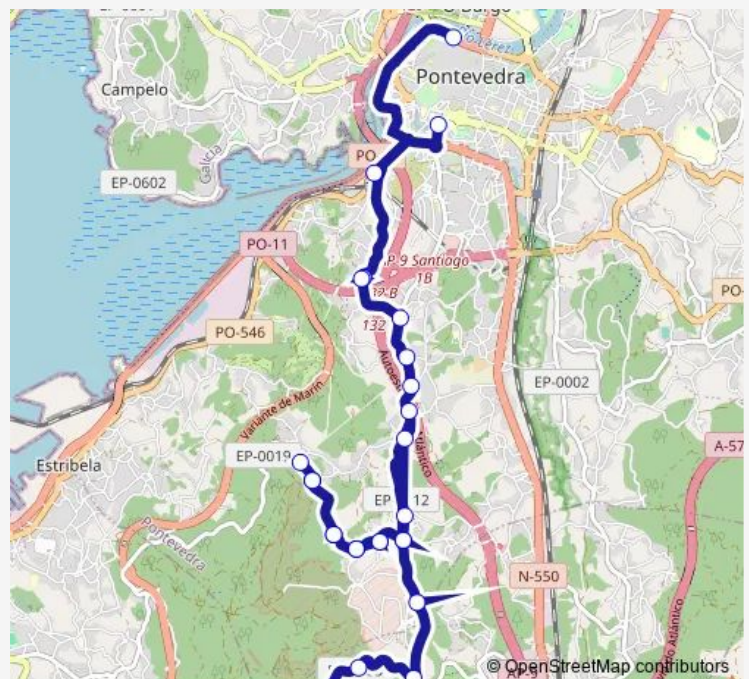

08:15

Sunday

—

Route info

Direction: Postemirón De Arriba

Stops: 27

Trip Duration: 0 hour 30 min

Xg628018 — Postemirón de Arriba-Ruibal-Ponte do Burgo/Praza de Abastos

O Sixtro

A Ruibal

A Ruibal (parada bus-Pont

Mollabao (cruce Da Chamus

Praza Galicia / Xeneral R

Ponte Do Burgo / Praza de

Xg628018 Bus time schedules and route maps are available in an offline PDF at busmaps.com. Use the busmaps.com website to see live bus times, train schedule or subway schedule, and step-by-step directions for all public transit in Pontevedra