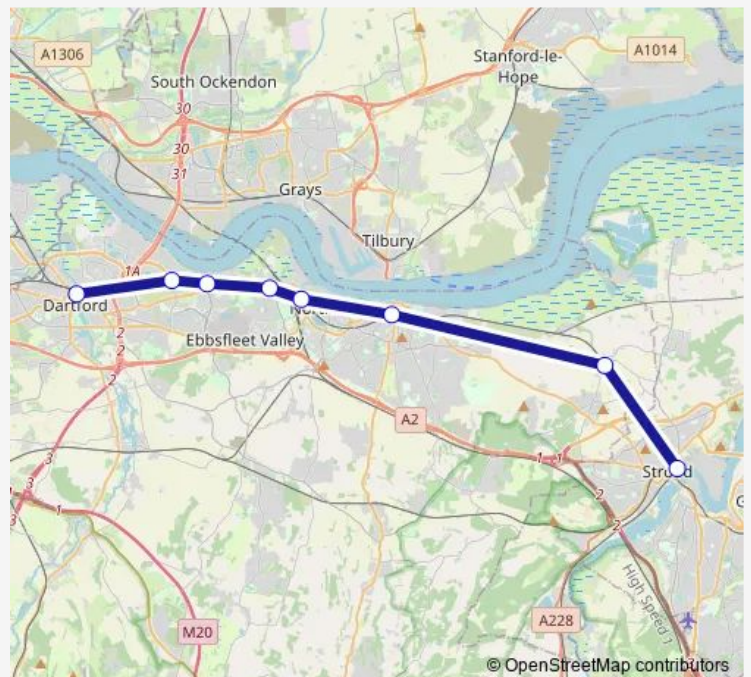

Rail Se:Soo->Dfd SE train service from SOO to Dfd

[Go to website](#)

Direction

Strood — Dartford

8 stops

[Open route schedule](#)

Strood

Higham

Gravesend

Northfleet

Swanscombe

Greenhithe for Bluewater

Stone Crossing

Dartford

Route schedule

Strood — Dartford

Monday 00:28

Tuesday —

Wednesday —

Thursday —

Friday —

Saturday —

Sunday 24:28⁺¹

Route info

Direction: Strood

Stops: 8

Trip Duration: 0 hour 28 min

■ Se:Soo->Dfd — SE train service from SOO to Dfd

Se:Soo->Dfd Rail time schedules and route maps are available in an offline PDF at busmaps.com. Use the busmaps.com website to see live bus times, train schedule or subway schedule, and step-by-step directions for all public transit in Rochester