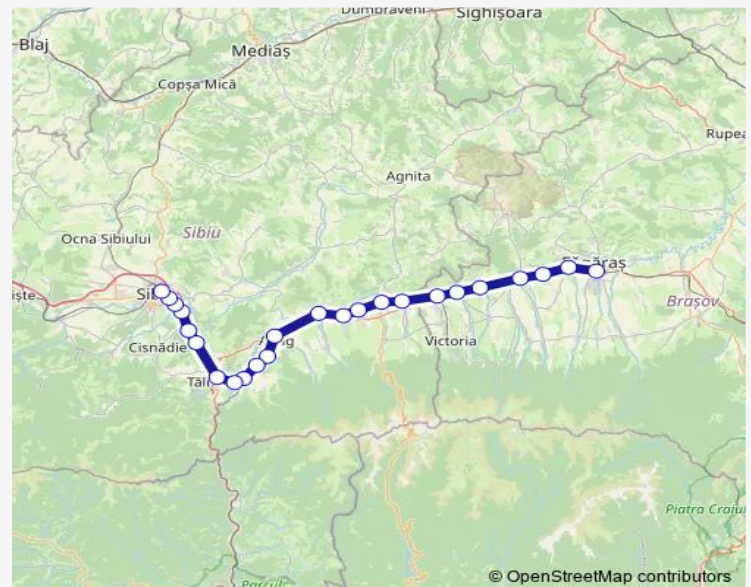

Făgăraș — Sibiu

Monday 04:55-19:34

Tuesday 04:55-19:34

Wednesday 04:55-19:34

Thursday 04:55-19:34

Friday 04:55-19:34

Saturday 03:23-11:35

Sunday 04:55-11:35

Route info

Direction: Făgăraș

Stops: 24

Trip Duration: 2 hour 11 min

Veștem h.

Mohu h.

Sibiu Gr. Șelimbăr Hm.

Sibiu Triaj h.