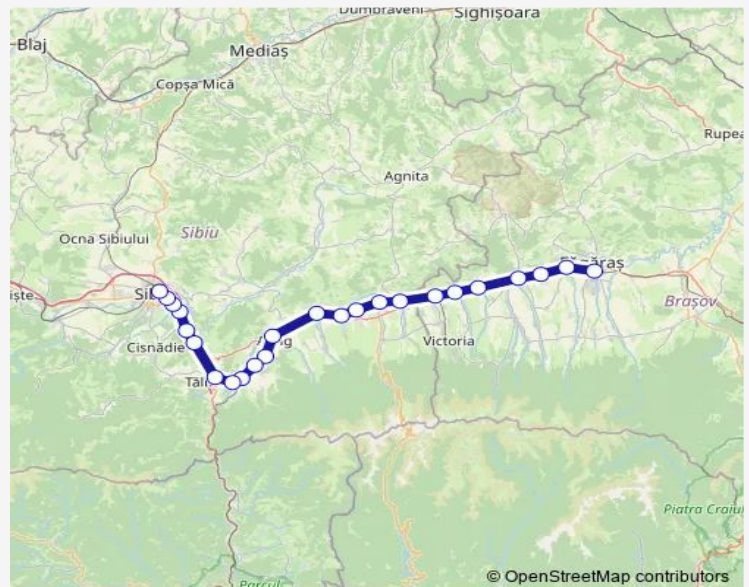

Făgăraș — Sibiu

Monday 04:55-19:34

Tuesday 04:55-19:34

Wednesday 04:55-19:34

Thursday 04:55-19:34

Friday 04:55-19:34

Saturday 03:23-11:35

Sunday 04:55-11:35

Route info

Direction: Făgăraș

Stops: 24

Trip Duration: 2 hour 10 min

Veștem h.

Mohu h.

Sibiu Gr. Șelimbăr Hm.

Sibiu Triaj h.