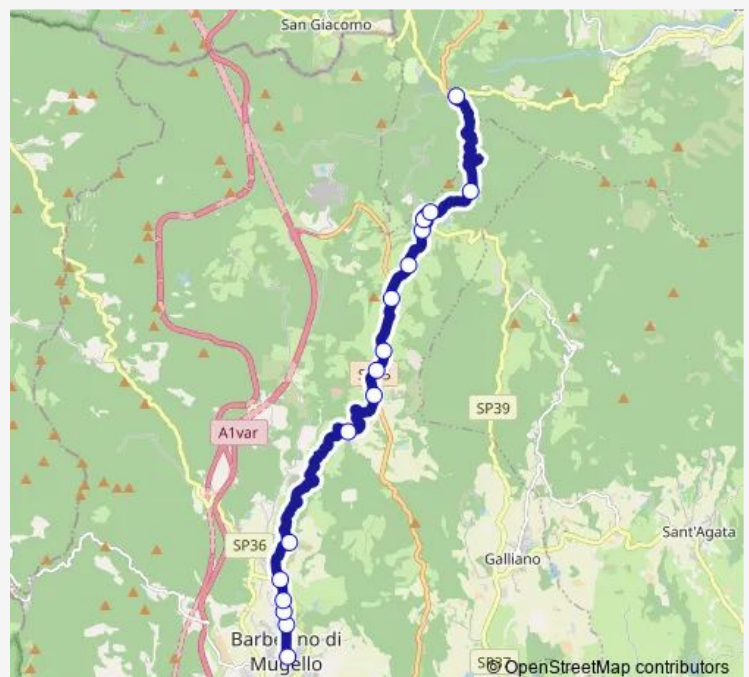

Thursday —

Friday 12:55

Saturday —

Sunday —

Route info

Direction: Barberino Centro Cavour *

Stops: 26

Trip Duration: 0 hour 35 min

17 stops

[Open route schedule](#)

Barberino Centro Cavour *

Barberino Repubblica

Barberino Bolognese_V

Barberino M.Llo Bouturlin

Bivio La Ruzza

Lo Scalpellino

Thursday —

Friday 05:45-06:45

Saturday —

Sunday —

Route info

Direction: Barberino Centro Cavour *

Stops: 17

Trip Duration: 0 hour 25 min