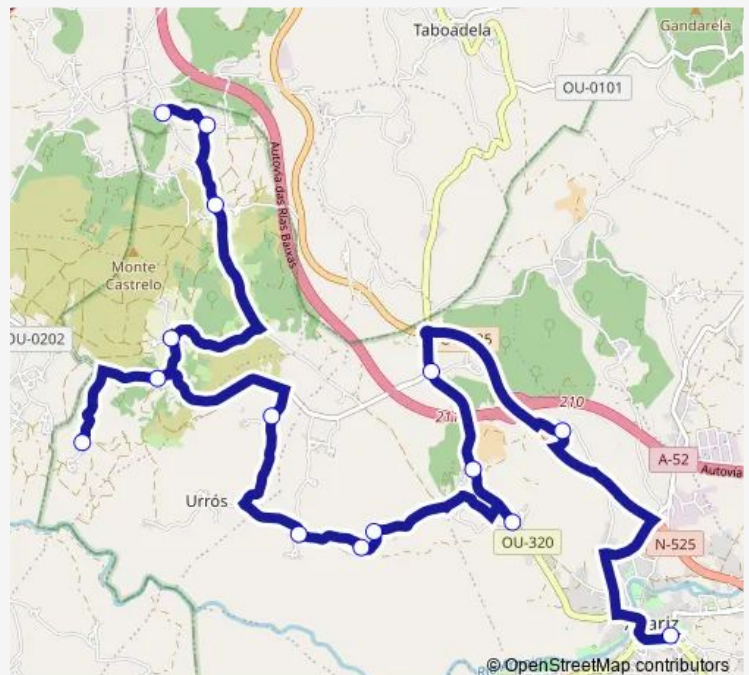

### Direction

Allariz — Barrio (Cruce)

15 stops

[Open route schedule](#)

Allariz

O Mato

Gundiás

Outeiro de Orraca

SAN Vitorio

Cruce Pedreira

Barrio (Cruce)

### Route schedule

Allariz — Barrio (Cruce)

Monday	12:25
Tuesday	—
Wednesday	—
Thursday	12:25
Friday	—
Saturday	—
Sunday	—

### Route info

Direction: Allariz

Stops: 15

Trip Duration: 0 hour 40 min

■ XG615023 — Allariz-Barrio (cruce)

XG615023 Bus time schedules and route maps are available in an offline PDF at [busmaps.com](https://busmaps.com). Use the [busmaps.com](https://busmaps.com) website to see live bus times, train schedule or subway schedule, and step-by-step directions for all public transit in Allariz