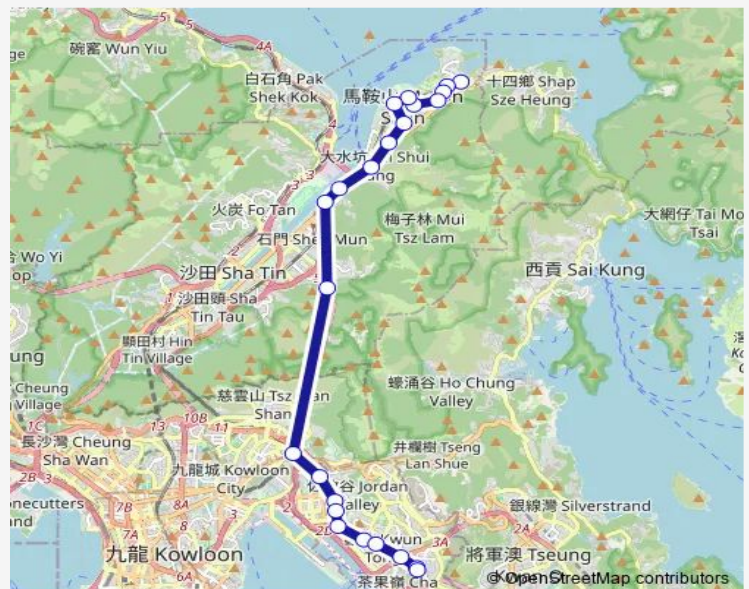

[Ctb] Tsun YIP Lane, Kwun Tong Road[[Kmb] Tsun YIP Lane, Kwun Tong

[Ctb] Millennium City, Kwun Tong Road[[Kmb] Kwun Tong BBI - Millennium City

[Kmb] Ting FU Street, Kwun Tong

[Ctb] Lower Ngau TAU KOK Estate, Kwun Tong Road[[Kmb] Lower Ngau TAU KOK Estate

[Ctb] Telford Gardens, Kwun Tong Road[[Kmb] Telford Gardens

[Ctb] Kowloon BAY Station, Kwun Tong Road[[Kmb] Kowloon BAY Station

[Ctb] KAI TAI Court, Kwun Tong Road[[Kmb+Ctb] KAI TAI Court/
Kai TAI Court, Kwun Tong Road[[Kmb] KAI TAI Court

[Kmb] Ngau CHI WAI BBI - Hung Ngok House

[Ctb] Tate'S Cairn Tunnel BUS-BUS Interchange[[Kmb+Ctb] Tate'S Cairn Tunnel/
Tate'S Cairn Tunnel BUS-BUS Interchange[[Kmb] Tate'S Cairn Tunnel

Route schedule

[Ctb] LAM TIN Station[[Kmb+Ctb] LAM TIN Station/
Lam TIN Station[[Kmb] LAM TIN Station[[Xb] LAM TIN Station Public Transport Interchange — [Ctb] WU KAI SHA Station[[Kmb+Ctb] WU KAI SHA Station/
Wu KAI SHA Station[[Kmb] WU KAI SHA Station[[Lwb] WU KAI SHA Station

Monday	05:50-23:45
Tuesday	05:50-23:45
Wednesday	05:50-23:45
Thursday	05:50-23:45
Friday	05:50-23:45
Saturday	05:50-23:30
Sunday	05:50-23:10

Route info

Direction: [Ctb] LAM TIN Station[[Kmb+Ctb] LAM TIN Station/
Lam TIN Station[[Kmb] LAM TIN Station[[Xb] LAM TIN Station Public Transport Interchange

Stops: 23

Trip Duration: 0 hour 52 min