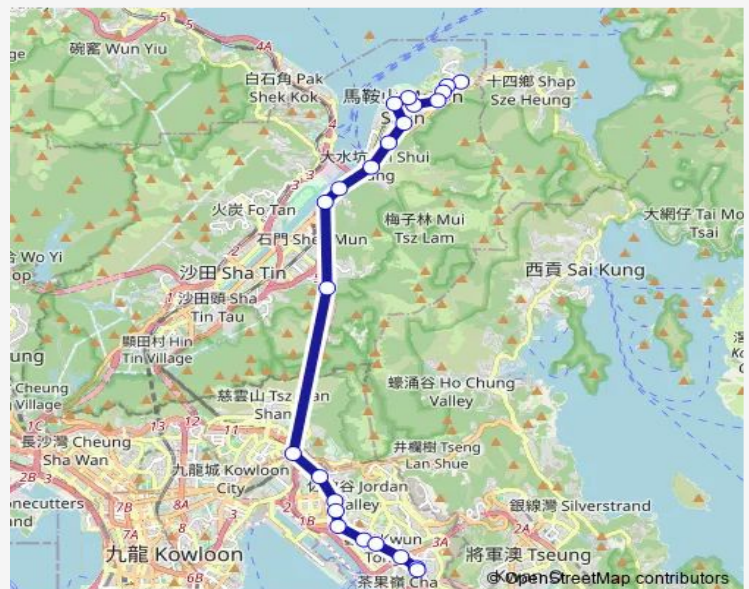

[Ctb] Tsun YIP Lane, Kwun Tong Road[[Kmb] Tsun YIP Lane, Kwun Tong

[Ctb] Millennium City, Kwun Tong Road[[Kmb] Kwun Tong BBI - Millennium City

[Kmb] Ting FU Street, Kwun Tong

[Ctb] Lower Ngau TAU KOK Estate, Kwun Tong Road[[Kmb] Lower Ngau TAU KOK Estate

[Ctb] Telford Gardens, Kwun Tong Road[[Kmb] Telford Gardens

[Ctb] Kowloon BAY Station, Kwun Tong Road[[Kmb] Kowloon BAY Station

[Ctb] KAI TAI Court, Kwun Tong Road[[Kmb+Ctb] KAI TAI Court/
Kai TAI Court, Kwun Tong Road[[Kmb] KAI TAI Court

[Kmb] Ngau CHI WAI BBI - Hung Ngok House

[Ctb] Tate'S Cairn Tunnel BUS-BUS Interchange[[Kmb+Ctb] Tate'S Cairn Tunnel/
Tate'S Cairn Tunnel Toll Plaza[[Kmb] Tate'S Cairn Tunnel

Route schedule

[Ctb] LAM TIN Station[[Kmb+Ctb] LAM TIN Station/
Lam TIN Station[[Kmb] LAM TIN Station[[Xb] LAM TIN Station Public Transport Interchange — [Ctb] WU KAI SHA Station[[Kmb+Ctb] WU KAI SHA Station/
Wu KAI SHA Station[[Kmb] WU KAI SHA Station[[Lwb] WU KAI SHA Station

Monday	05:50-23:45
Tuesday	05:50-23:45
Wednesday	05:50-23:45
Thursday	05:50-23:45
Friday	05:50-23:45
Saturday	05:50-23:30
Sunday	05:50-23:10

Route info

Direction: [Ctb] LAM TIN Station[[Kmb+Ctb] LAM TIN Station/
Lam TIN Station[[Kmb] LAM TIN Station[[Xb] LAM TIN Station Public Transport Interchange

Stops: 23

Trip Duration: 0 hour 55 min