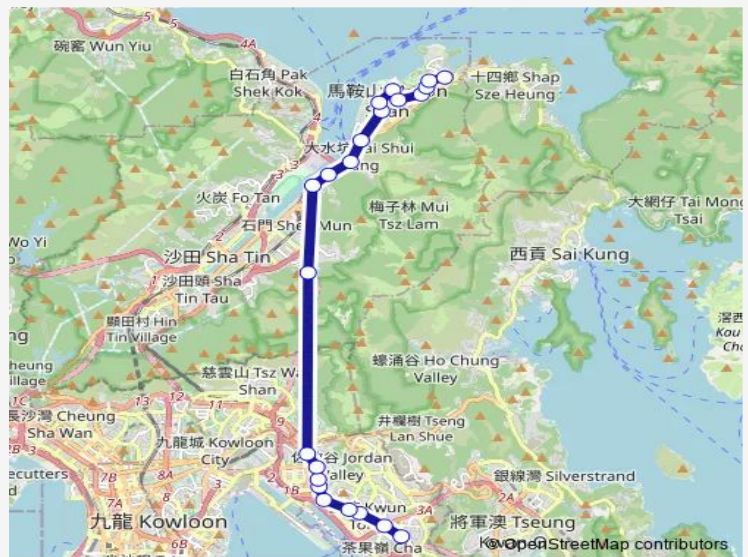

[Ctb] Millennium City, Kwun Tong Road[[Kmb] Kwun Tong BBI - Millennium City

[Kmb] Ting FU Street, Kwun Tong

[Ctb] Lower Ngau TAU KOK Estate, Kwun Tong Road[[Kmb] Lower Ngau TAU KOK Estate

[Ctb] Telford Gardens, Kwun Tong Road[[Kmb] Telford Gardens

[Ctb] Kowloon BAY Station, Kwun Tong Road[[Kmb] Kowloon BAY Station

[Ctb] KAI TAI Court, Kwun Tong Road[[Kmb+Ctb] KAI TAI Court/
Kai TAI Court, Kwun Tong Road[[Kmb] KAI TAI Court

[Ctb] Tate'S Cairn Tunnel BUS-BUS Interchange[[Kmb+Ctb] Tate'S Cairn Tunnel/
Tate'S Cairn Tunnel Toll Plaza[[Kmb] Tate'S Cairn Tunnel

[Ctb] Shatin Hospital, A Kung KOK Street[[Kmb+Ctb] Shatin Hospital/
Shatin Hospital, A Kung KOK Street[[Kmb] Shatin Hospital[[Lwb] Shatin Hospital

Route schedule

[Ctb] LAM TIN Station[[Kmb+Ctb] LAM TIN Station/
Lam TIN Station[[Kmb] LAM TIN Station[[Xb] LAM TIN Station Public Transport Interchange — [Ctb] WU KAI SHA Station[[Kmb+Ctb] WU KAI SHA Station/
Wu KAI SHA Station[[Kmb] WU KAI SHA Station[[Lwb] WU KAI SHA Station

Monday	17:04-19:08
Tuesday	17:04-19:08
Wednesday	17:04-19:08
Thursday	17:04-19:08
Friday	17:04-19:08
Saturday	—
Sunday	—

Route info

Direction: [Ctb] LAM TIN Station[[Kmb+Ctb] LAM TIN Station/
Lam TIN Station[[Kmb] LAM TIN Station[[Xb] LAM TIN Station Public Transport Interchange

Stops: 22

Trip Duration: 0 hour 59 min