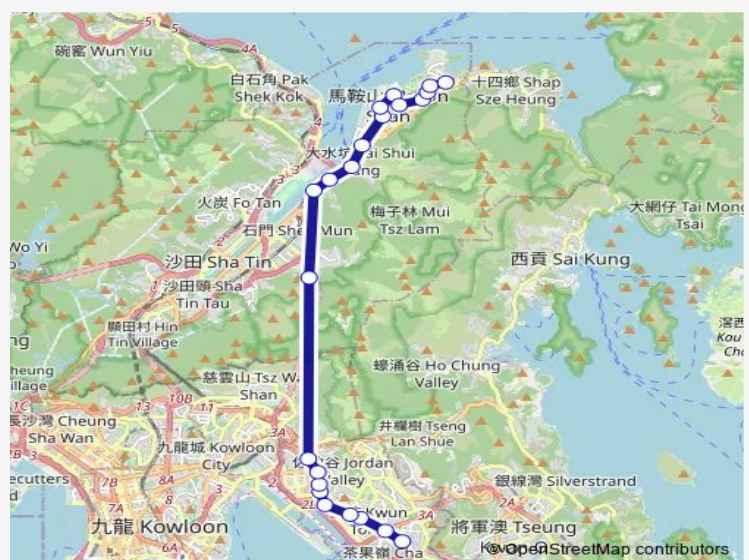

### Route info

Direction: [Ctb] LAM TIN Station[[Kmb+Ctb] LAM TIN Station/<Br>Lam TIN Station[[Kmb] LAM TIN Station[[Xb] LAM TIN Station Public Transport Interchange

Stops: 22

Trip Duration: 0 hour 54 min