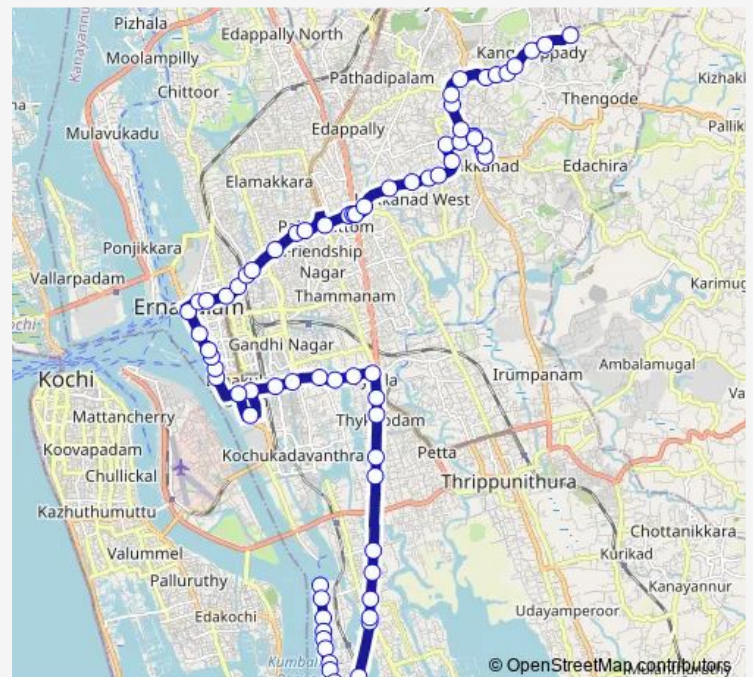

Thursday 06:00

Friday 06:00

Saturday 06:00

Sunday 06:00

Route info

Direction: Kumbalam North

Stops: 73

Trip Duration: 1 hour 44 min

Thevakkal ↔ Kumbalam Railway Station

Vyttila Junction

Janatha

Elamkulam

Elamkulam Junction

Kadavanthra

Manorama Junction

Valanjambalam