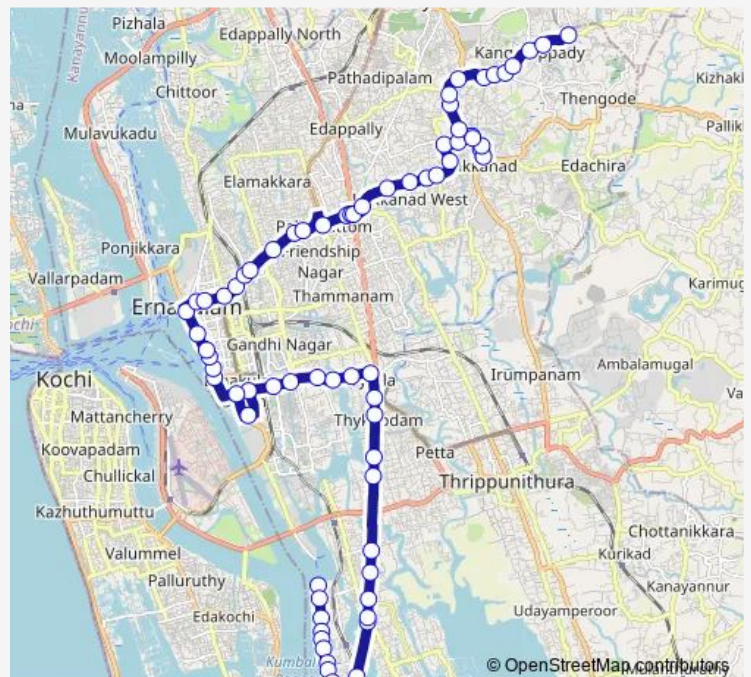

### Route schedule

Kumbalam North — Thevakkal

Monday 06:00

Tuesday 06:00

Wednesday 06:00

Thursday 06:00

Friday 06:00

Saturday 06:00

### Route info

Direction: Kumbalam North

Stops: 73

Trip Duration: 1 hour 44 min

Thevakkal ↔ Kumbalam Railway Station

Vyttila Junction

Janatha

Elamkulam