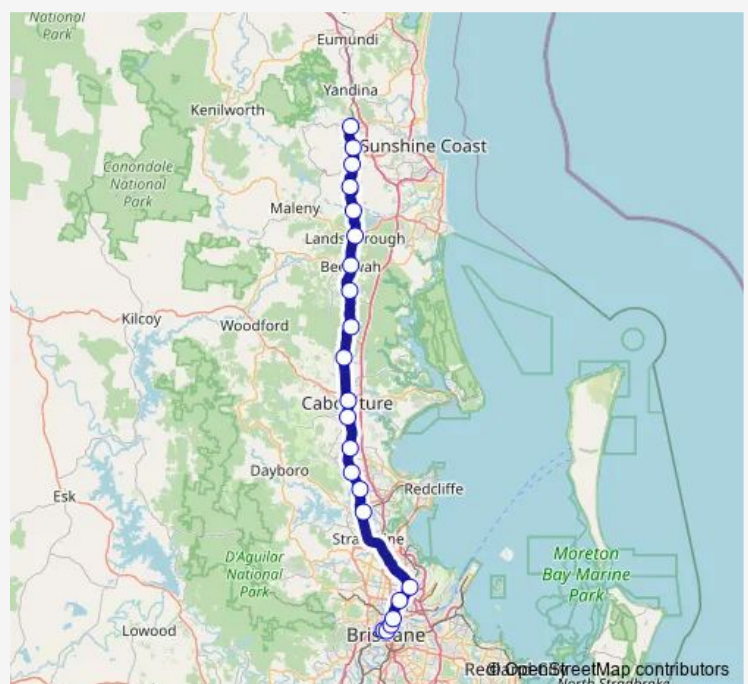

Burpengary station, platform 2

Morayfield station, platform 2

Caboolture station, platform 1

Elimbah station, platform 2

Beerburum station, platform 2

Glass House Mountains station, platform 1

Beerwah station, platform 1

Monday 15:30-18:00

Tuesday 15:30-18:00

Wednesday 15:30-18:00

Thursday 15:30-18:00

Friday —

Saturday —

Sunday —

Route info

Direction: Roma Street station, platform 9

Stops: 22

Trip Duration: 1 hour 53 min

BRNA — Brisbane City - Nambour line

Nambour station, platform 1

Direction

Roma Street station, platform 9 — Nambour station, platform 2

22 stops

[Open route schedule](#)

Roma Street station, platform 9

Central station, platform 6

Fortitude Valley station, platform 4

Bowen Hills station, platform 4

Eagle Junction station, platform 4

Northgate station, platform 4