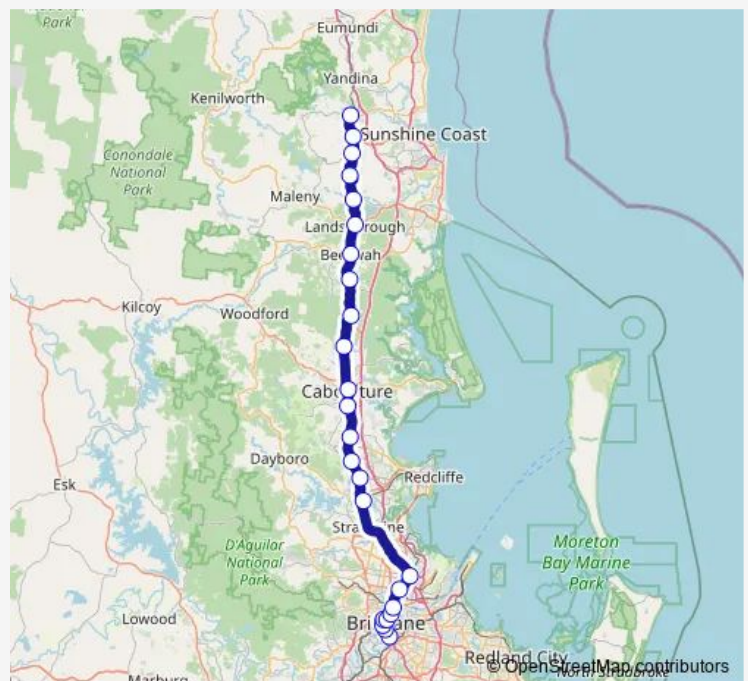

Glass House Mountains station, platform 2

Beerwah station, platform 2

Landsborough station, platform 1

Mooloolah station, platform 1

### Route info

Direction: Boggo Road/Park Road station, platform 3

Stops: 25

Trip Duration: 2 hour 29 min

BRNA — Brisbane City - Nambour

Eudlo station, platform 1

Palmwoods station, platform 1

Woombye station, platform 1

## Route info

Direction: Roma Street station, platform 7

Stops: 22

Trip Duration: 1 hour 59 min