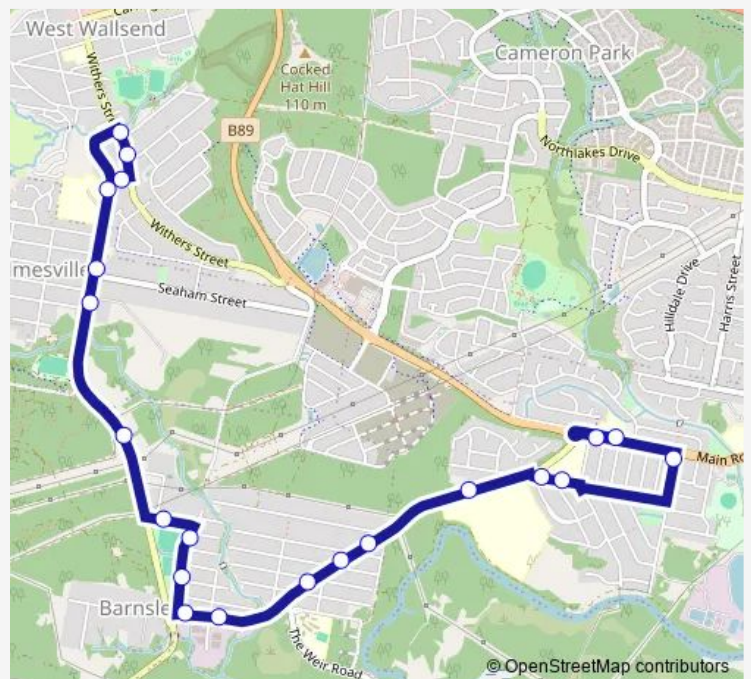

School Bus 6181 West Wallsend HS to Barnsley and Edgeworth

[Go to website](#)

Direction

West Wallsend High School, Appletree Rd — St Benedict's Primary School, Main Rd

21 stops

[Open route schedule](#)

West Wallsend High School, Appletree Rd

Withers St At Edden St

Withers St At Fegan St

Appletree Rd After Withers St

Appetree Rd Opp St Helent St

Appletree Rd Opp William St

Appletree Rd Before Taylor Av

Johnson Av Opp Taylor Memorial Reserve

Government Rd Opp Taylor Memorial Reserve

Crest Av Opp Aroona St

Edgeworth Heights Public School, Crest Av

Garth St Before Main Rd

Main Rd After Nott St

Route schedule

West Wallsend High School, Appletree Rd — St Benedict's Primary School, Main Rd

Monday	14:45
Tuesday	—
Wednesday	—
Thursday	—
Friday	—
Saturday	—
Sunday	—

Route info

Direction: West Wallsend High School, Appletree Rd

Stops: 21

Trip Duration: 0 hour 20 min

6181 School Bus time schedules and route maps are available in an offline PDF at busmaps.com. Use the busmaps.com website to see live bus times, train schedule or subway schedule, and step-by-step directions for all public transit in Holmesville