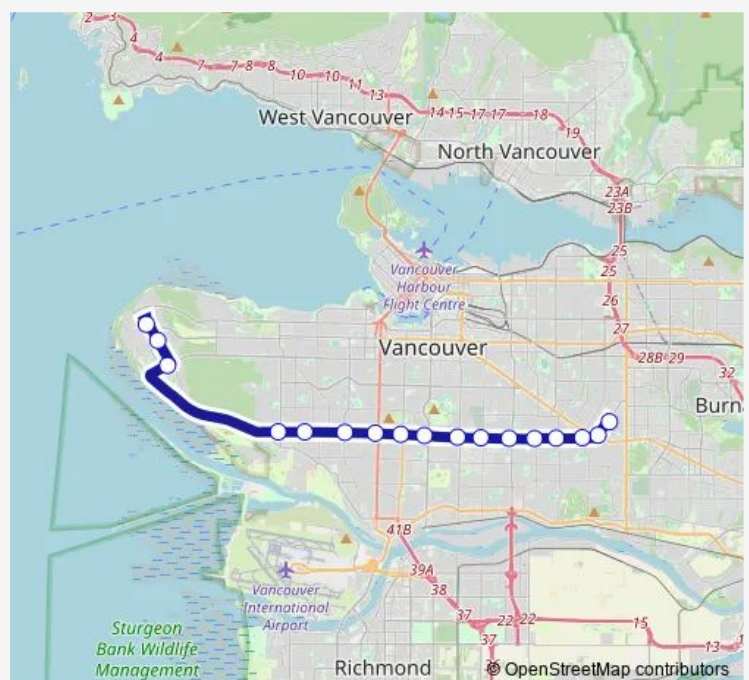

Westbound W 16 Ave @ Wesbrook Mall

Dunbar Loop @ Bay 7

Eastbound W 41 Ave @ Carnarvon St

Eastbound W 41 Ave @ East Blvd

Eastbound W 41 Ave @ Granville St

Eastbound W 41 Ave @ Oak St

Oakridge-41st Ave Station @ Bay 3

Joyce Station @ Bay 1 Unload Only

Route schedule

UBC Exchange @ Bay 4 — Joyce Station @ Bay 1 Unload Only

Monday	05:06-01:01 ⁺¹
Tuesday	05:06-02:20 ⁺¹
Wednesday	05:06-01:01 ⁺¹
Thursday	05:06-01:01 ⁺¹
Friday	05:06-01:01 ⁺¹
Saturday	05:48-01:01 ⁺¹
Sunday	05:46-01:04 ⁺¹

Route info

Direction: UBC Exchange @ Bay 4

Stops: 17

Trip Duration: 0 hour 49 min

Direction

Joyce Station @ Bay 4 — UBC Exchange @ Unloading Only

17 stops

[Open route schedule](#)