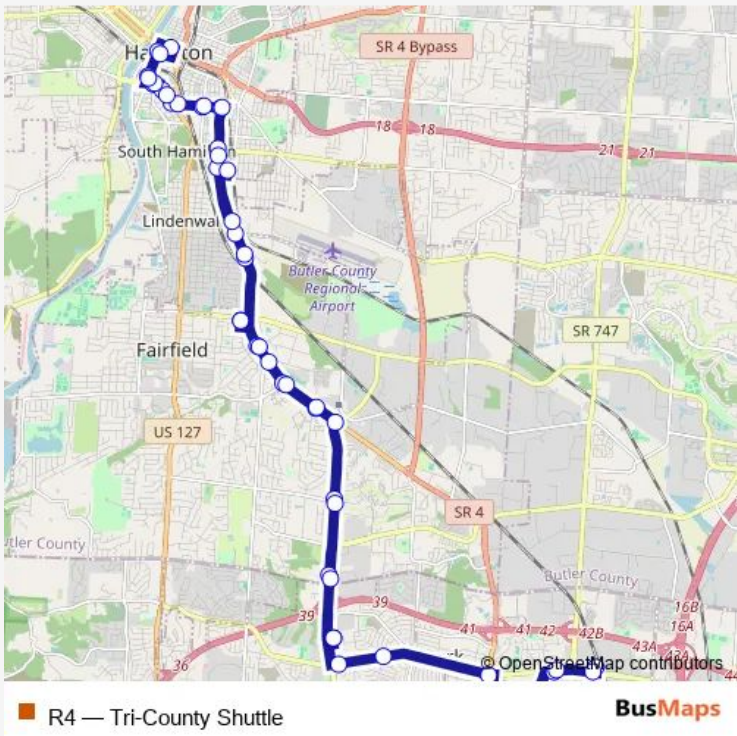

**Bus R4 Tri-County Shuttle**

[Go to website](#)

**Direction**  
 Market Street Station - Area B — County Courthouse  
 48 stops  
[Open route schedule](#)

- Market Street Station - Area B
- Front & Court Sb
- Front & Wilson Sb
- Pershing & 2nd Eb
- Central & Chestnut Sb
- Central & Hanover Sb
- Hanover & East Eb
- Hanover & 14th Eb
- Erie & Grand Sb
- Mcdonald's/Erie Blvd.
- Dixie Hwy. & Bobmeyer Sb
- Dixie Hwy. & Corwin Sb
- Fairfield Crossing Park & Ride Eb
- Dixie Hwy. & Hicks Sb
- Dixie Hwy. & Nilles Sb
- Dixie Hwy. & Boehm Sb
- Dixie Hwy. & Gilmore Sb
- Gilmore & Resor Sb
- Gilmore and Forest Fair Drive Sb
- Forest Park Park & Ride Eastbound
- Winton Kemper Plaza

Route schedule  
 Market Street Station - Area B — County Courthouse

|           |             |
|-----------|-------------|
| Monday    | 06:30-18:30 |
| Tuesday   | 06:30-18:30 |
| Wednesday | 06:30-18:30 |
| Thursday  | 06:30-18:30 |
| Friday    | 06:30-18:30 |
| Saturday  | —           |
| Sunday    | —           |

Route info  
 Direction: Market Street Station - Area B  
 Stops: 48  
 Trip Duration: 1 hour 51 min

R4 — Tri-County Shuttle **BusMaps**

Kemper & Springfield Eb

Northland & Tri-County Eb

Kemper & Jake Sweeney Eb

Dixie Hwy. & Jungle Jim Nb

Dixie Hwy. & Stadium Nb

Dixie Hwy. & Donald Nb

Dixie Hwy. & Hicks Nb

Fairfield Crossing Park & Ride Wb

Dixie Hwy. & Corwin Nb

Dixie Hwy. & Laurel Nb

Hamilton Crossings