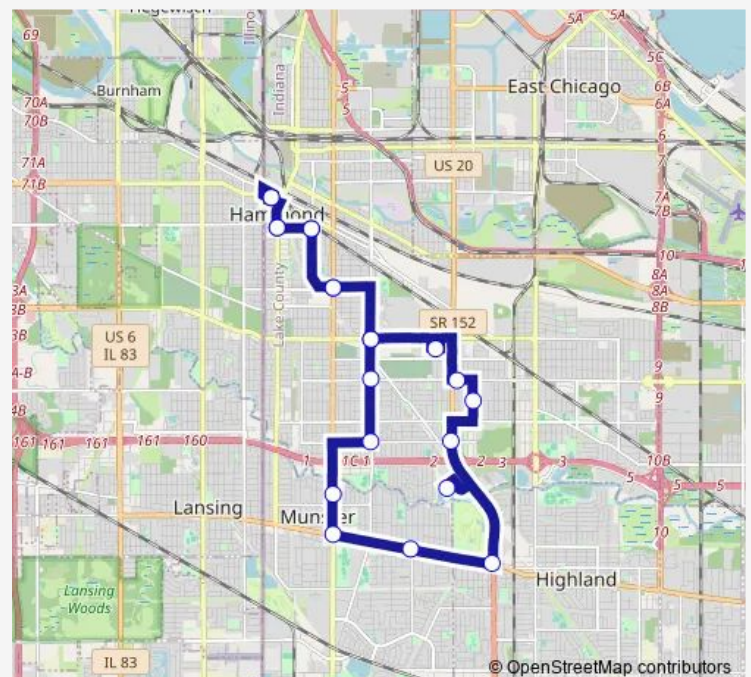

Bus R4 Lakeshore South

[Go to website](#)

Direction

Sibley & Morton — Sibley & Morton

21 stops

[Open route schedule](#)

Sibley & Morton

Saint Margaret Hospital

Douglas and Sohl

Saint Margaret Hospital

Sibley & Morton

Route schedule

Sibley & Morton — Sibley & Morton

Monday 06:30-19:00

Tuesday 06:30-19:00

Wednesday 06:30-19:00

Thursday 06:30-19:00

Friday 06:30-19:00

Saturday —

Sunday —

Route info

Direction: Sibley & Morton

Stops: 21

Trip Duration: 1 hour 28 min

R4 — Lakeshore South

R4 Bus time schedules and route maps are available in an offline PDF at busmaps.com. Use the busmaps.com website to see live bus times, train schedule or subway schedule, and step-by-step directions for all public transit in Hammond