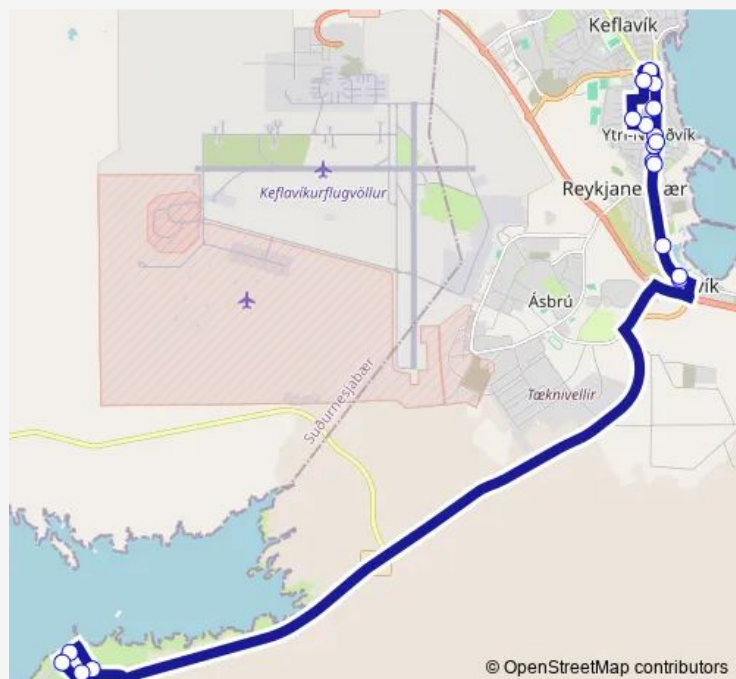

### Route schedule

Miðstöð — Miðstöð

Monday	07:30-21:00
Tuesday	07:30-21:00
Wednesday	07:30-21:00
Thursday	07:30-21:00
Friday	07:30-21:00
Saturday	10:30-17:00
Sunday	—

### Route info

Direction: Miðstöð

Stops: 19

Trip Duration: 0 hour 25 min

© OpenStreetMap contributors

R4 — Miðstöð <-> Hafnir

BusMaps

R4 Bus time schedules and route maps are available in an offline PDF at [busmaps.com](https://busmaps.com). Use the [busmaps.com](https://busmaps.com) website to see live bus times, train schedule or subway schedule, and step-by-step directions for all public transit in Keflavik