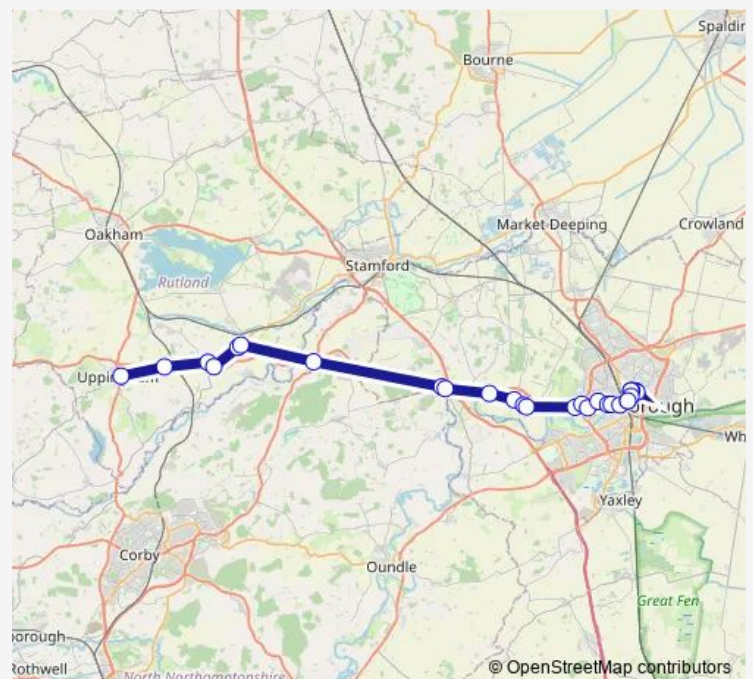

Kirkwood Close

Queensgate Bus Stn

Craig Street

Route schedule

North Street East — Queensgate Bus Stn

Monday 07:15-16:45

Tuesday 07:15-16:45

Wednesday 07:15-16:45

Thursday 07:15-16:45

Friday 07:15-16:45

Saturday —

Sunday —

Route info

Direction: North Street East

Stops: 29

Trip Duration: 1 hour 10 min

R4

BusMaps

Cobden Avenue

Burghley Road

Kings School

Broadway Mansion

Burghley Road

Cobden Avenue

Route info

Direction: Queensgate Bus Stn

Stops: 29

Trip Duration: 1 hour 12 min

Weares Close

Willoughby Road

Old Pheasant

North Street East