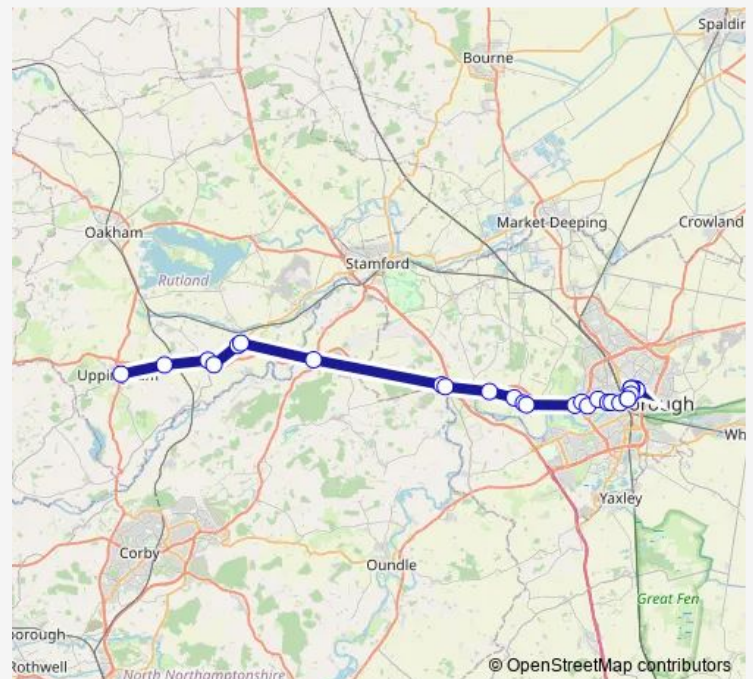

### Route schedule

North Street East — Queensgate Bus Stn

Monday 07:15-16:45

Tuesday 07:15-16:45

Wednesday 07:15-16:45

Thursday 07:15-16:45

Friday 07:15-16:45

Saturday —

### Route info

Direction: North Street East

Stops: 30

Trip Duration: 1 hour 10 min

R4

Craig Street

Cobden Avenue

Burghley Road

## Route info

Direction: Queensgate Bus Stn

Stops: 30

Trip Duration: 1 hour 12 min

The Coach House Inn

Weares Close

Willoughby Road

Old Pheasant