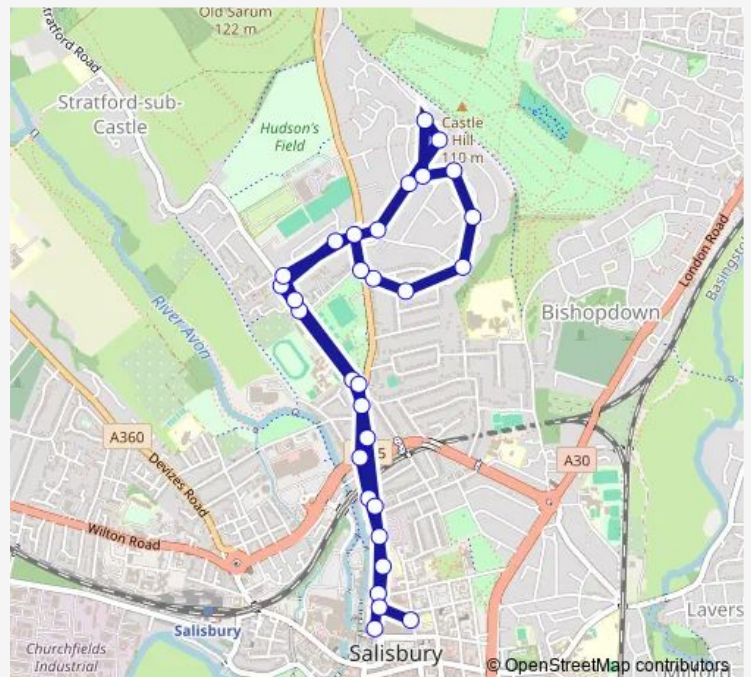

Bus R4 Salisbury - Paul's Dene

[Go to website](#)

Direction

Tesco — Blue Boar Row

30 stops

[Open route schedule](#)

- Tesco
- Whites
- Mill Stream Approach
- Milford Hall Hotel
- Castle Roundabout
- Butts Road
- Victoria Park
- Warwick Close
- Waters Road Bottom
- Waters Road Top
- St Francis Road Bottom
- Assisi Road
- St Francis Crescent
- Pauls Dene Crescent
- St Francis Road
- Sunnyhill Road
- Braemar Rise
- Thistlebarrow Road
- Radnor Road
- St Francis Church
- St Francis Church

Route schedule

Tesco — Blue Boar Row

Monday	06:25-19:15
Tuesday	06:25-19:15
Wednesday	06:25-19:15
Thursday	06:25-19:15
Friday	06:25-19:15
Saturday	19:15
Sunday	—

Route info

Direction: Tesco

Stops: 30

Trip Duration: 0 hour 23 min

Mill Stream Approach

Milford Hall Hotel

Castle Roundabout

Butts Road

Victoria Park

Warwick Close

Waters Road Bottom

Waters Road Top

Tesco — Endless Street

Monday	07:55-18:15
Tuesday	07:55-18:15
Wednesday	07:55-18:15
Thursday	07:55-18:15
Friday	07:55-18:15
Saturday	07:13-18:15
Sunday	—

Route info

Direction: Tesco

Stops: 30

Trip Duration: 0 hour 25 min