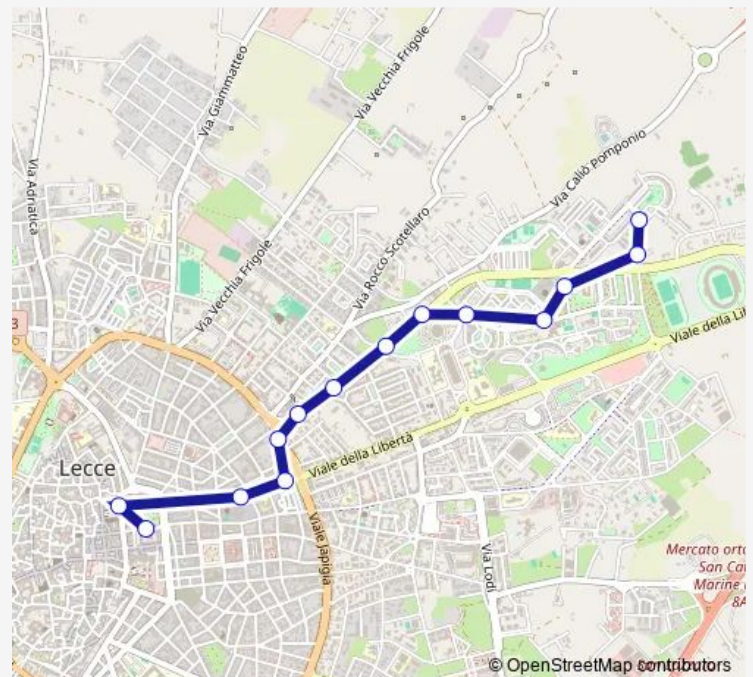

Bus R4 P.le Cuneo > Costa

[Go to website](#)

Direction

P.le Cuneo — Costa

14 stops

[Open route schedule](#)

P.le Cuneo

Lucca

Carrara

Agrigento-Novara

Agrigento-P.le Pisa

Palazzetto dello Sport

G.Paolo II-Marinosci

G.Paolo II-Poli

G.Paolo II-Leopardi

Leopardi-Scarpa

Del Mare

I.Adriano-Gobetti

XXV Luglio

Costa

Route schedule

P.le Cuneo — Costa

Monday	06:50-20:28
Tuesday	06:50-20:28
Wednesday	06:50-20:28
Thursday	06:50-20:28
Friday	06:50-20:28
Saturday	06:50-20:28
Sunday	07:40-20:20

Route info

Direction: P.le Cuneo

Stops: 14

Trip Duration: 0 hour 17 min

R4 — P.le Cuneo > Costa

R4 Bus time schedules and route maps are available in an offline PDF at busmaps.com. Use the busmaps.com website to see live bus times, train schedule or subway schedule, and step-by-step directions for all public transit in Lecce