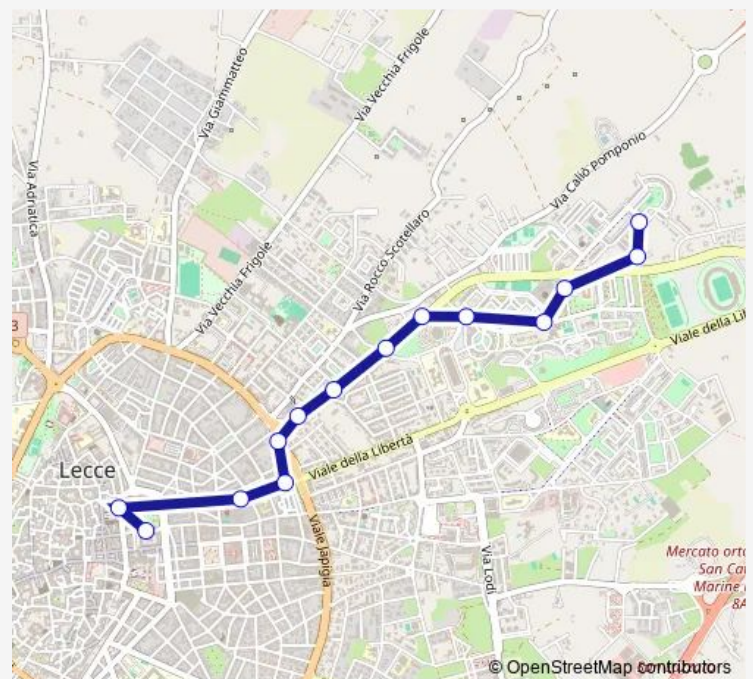

Carrara

Agrigento-Novara

Agrigento-P.le Pisa

Palazzetto dello Sport

G.Paolo II-Marinosci

G.Paolo II-Poli

G.Paolo II-Leopardi

Leopardi-Scarpa

Del Mare

I.Adriano-Gobetti

XXV Luglio

Costa

Route schedule

P.le Cuneo — Costa

Monday 06:50-20:28

Tuesday 06:50-20:28

Wednesday 06:50-20:28

Thursday 06:50-20:28

Friday 06:50-20:28

Saturday 06:50-20:28

Sunday 07:40-20:20

Route info

Direction: P.le Cuneo

Stops: 14

Trip Duration: 0 hour 17 min

R4 — P.le Cuneo > Costa

BusMaps

R4 Bus time schedules and route maps are available in an offline PDF at busmaps.com. Use the busmaps.com website to see live bus times, train schedule or subway schedule, and step-by-step directions for all public transit in Lecce