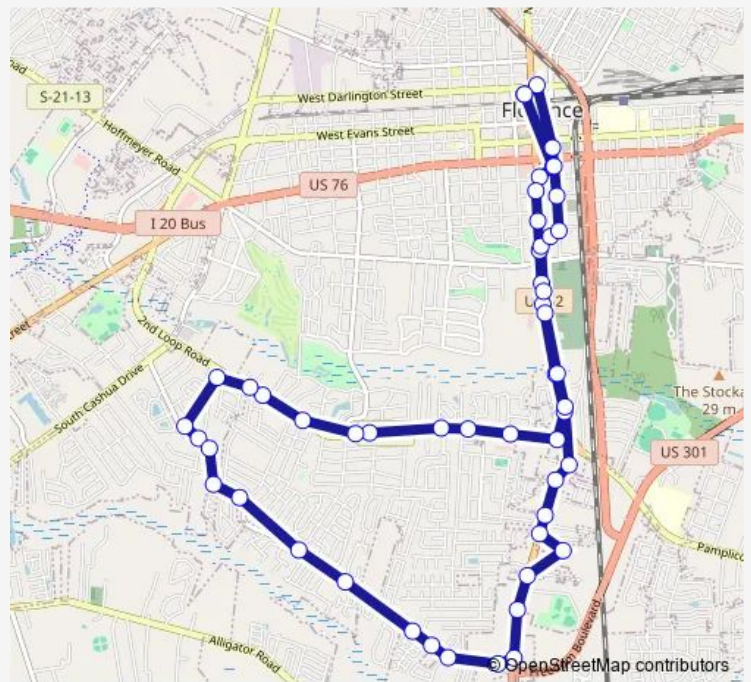

Bus R4 Florence Route 4

[Go to website](#)

Direction
 Florence Transit Center — Florence Transit Center
 51 stops
[Open route schedule](#)

- Florence Transit Center
- 319 S. Dargan St Florence School Dist 1
- 101 W. Pine St Tommy's
- 415 S. Irby St Colonial Inn (outbound)
- 611 S. Irby St Greyhound (outbound)
- 725 S. Irby St Creel Tire (outbound)
- 831 S. Irby St Old Motel 6 (outbound)
- 931 S. Irby St Hallmark Square (outbound)
- 1245 S. Irby St Checkers (outbound)
- 1359 S. Irby St Title Loans (outbound)
- 205 W. 2nd Loop Rd Captain D's
- 475 2nd Loop Rd before Constantine Dr
- 685 2nd Loop Rd before Mobil
- 2nd Loop Rd & Rollins Ave
- 1215 2nd Loop Rd
- 2nd Loop Rd Food Lion
- 2nd Loop Rd Goodwill
- 2nd Loop Rd (Sedgefield Apts)
- 1921 2nd Loop Rd (Immunotek)
- S. Mayfield Terr Sterling Apts
- S. Mayfair Terr & 3rd Loop Rd

Route schedule

Florence Transit Center — Florence Transit Center

Monday	06:00-17:00
Tuesday	06:00-17:00
Wednesday	06:00-17:00
Thursday	06:00-17:00
Friday	06:00-17:00
Saturday	—
Sunday	—

Route info

Direction: Florence Transit Center
 Stops: 51
 Trip Duration: 0 hour 51 min

R4 — Florence Route 4

3rd Loop Rd & S. Holloman Dr

1938 3rd Loop Rd

3rd Loop Rd & Gable Ridge Dr

3rd Loop Rd & Bellevue Dr

3rd Loop Rd & Marsh Ave

1110 3rd Loop Rd Bonnie Doon Condos

3rd Loop Rd & Crown Pointe Dr

3rd Loop Rd Colonial Gardens

3rd Loop Rd Deerfield Run

Department of Social Services (shelter)

2600 S. Irby St Food Lion

2402 S. Irby St_Fbt

2210 S. Irby St Advance Auto

2100 S. Irby St Walmart

1902 S. Irby St Southgate Bowling Center