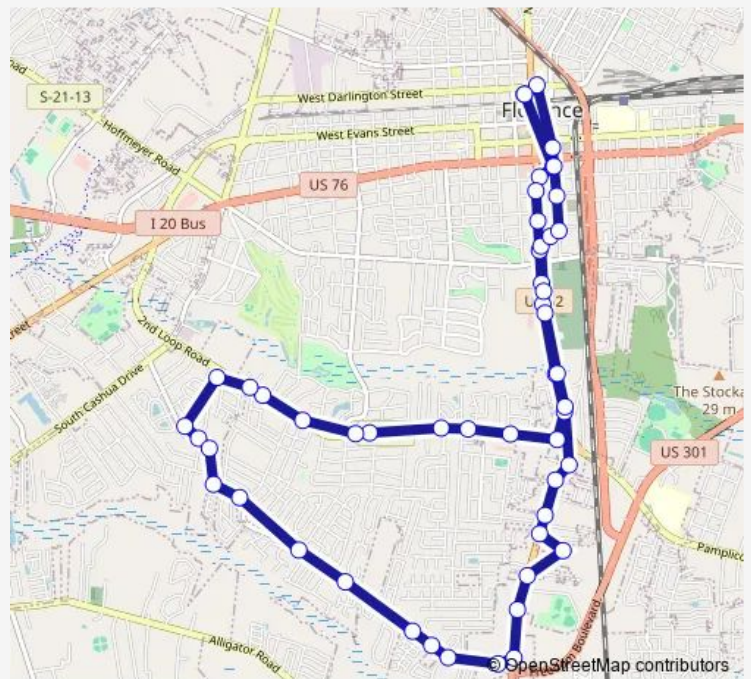

Bus R4 Florence Route 4

[Go to website](#)

Direction
 Florence Transit Center — Florence Transit Center
 51 stops
[Open route schedule](#)

- Florence Transit Center
- 319 S. Dargan St Florence School Dist 1
- 101 W. Pine St Tommy's
- 415 S. Irby St Colonial Inn (outbound)
- 611 S. Irby St Greyhound (outbound)
- 725 S. Irby St Creel Tire (outbound)
- 831 S. Irby St Old Motel 6 (outbound)
- 931 S. Irby St Hallmark Square (outbound)
- 1245 S. Irby St Checkers (outbound)
- 1359 S. Irby St Title Loans (outbound)
- 205 W. 2nd Loop Rd Captain D's
- 475 2nd Loop Rd before Constantine Dr
- 685 2nd Loop Rd before Mobil
- 2nd Loop Rd & Rollins Ave
- 1215 2nd Loop Rd
- 2nd Loop Rd Food Lion
- 2nd Loop Rd Goodwill
- 2nd Loop Rd (Sedgefield Apts)
- 1921 2nd Loop Rd (Immunotek)
- S. Mayfield Terr Sterling Apts
- S. Mayfair Terr & 3rd Loop Rd

Route schedule

Florence Transit Center — Florence Transit Center

Monday	06:00-17:00
Tuesday	06:00-17:00
Wednesday	06:00-17:00
Thursday	06:00-17:00
Friday	06:00-17:00
Saturday	—
Sunday	—

Route info

Direction: Florence Transit Center
 Stops: 51
 Trip Duration: 0 hour 51 min

R4 — Florence Route 4

3rd Loop Rd & S. Holloman Dr

1938 3rd Loop Rd

3rd Loop Rd & Gable Ridge Dr

3rd Loop Rd & Bellevue Dr

3rd Loop Rd & Marsh Ave

1110 3rd Loop Rd Bonnie Doon Condos

3rd Loop Rd & Crown Pointe Dr

3rd Loop Rd Colonial Gardens

3rd Loop Rd Deerfield Run

Department of Social Services (shelter)

2600 S. Irby St Food Lion

2402 S. Irby St_Fbt

2210 S. Irby St Advance Auto

2100 S. Irby St Walmart

1902 S. Irby St Southgate Bowling Center