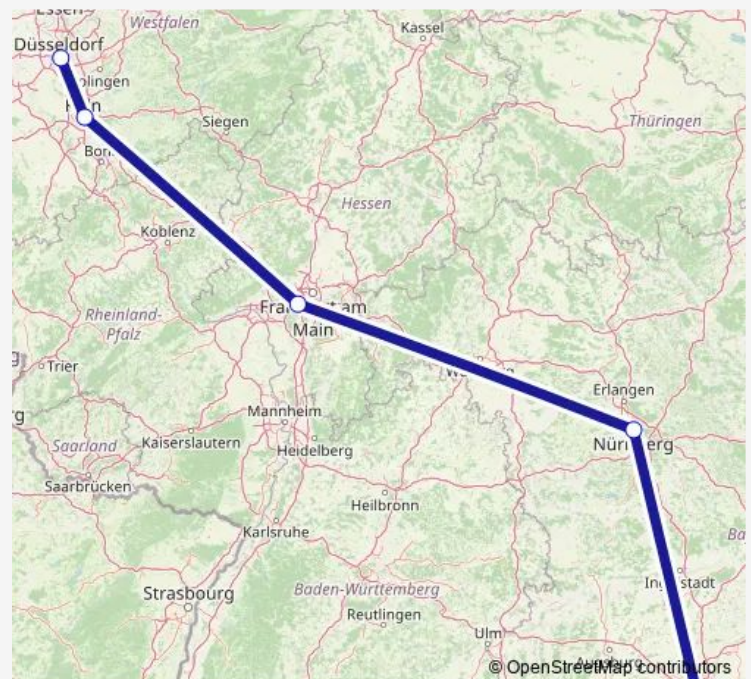

Rail ICE 2

[Go to website](#)

Direction

München Hbf — Düsseldorf Hbf

5 stops

[Open route schedule](#)

München Hbf

Nürnberg Hbf

Thursday 17:33

Friday 17:33

Saturday —

Sunday —

Route info

Direction: München Hbf

Stops: 5

Trip Duration: 4 hour 18 min

■ ICE 2

Direction

Düsseldorf Hbf — München Hbf

5 stops

[Open route schedule](#)

Düsseldorf Hbf

Köln Messe/Deutz Gl.11-12

Frankfurt(M) Flughafen Fernbf

Stops: 5

Trip Duration: 4 hour 13 min

Direction

München Hbf — Düsseldorf Hbf

5 stops

[Open route schedule](#)

München Hbf

Nürnberg Hbf