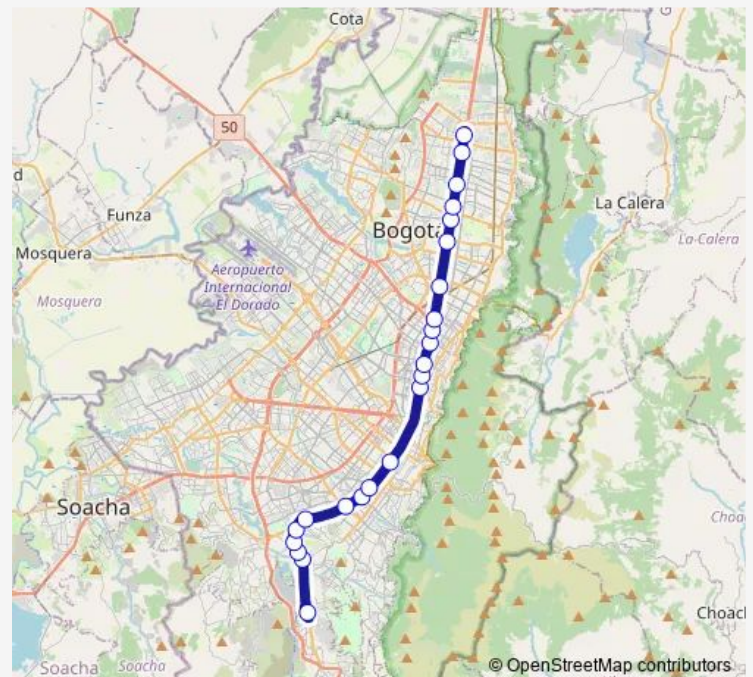

Direction

P. Usme T5 — P. Norte T5

23 stops

[Open route schedule](#)

P. Usme T5

Molinos A - 4 o 6

Consuelo B - 4

Socorro B - 4

Saturday 09:00-23:01

Sunday —

Route info

Direction: P. Usme T5

Stops: 23

Trip Duration: 0 hour 59 min

Toberin B - 4

P. Norte T5