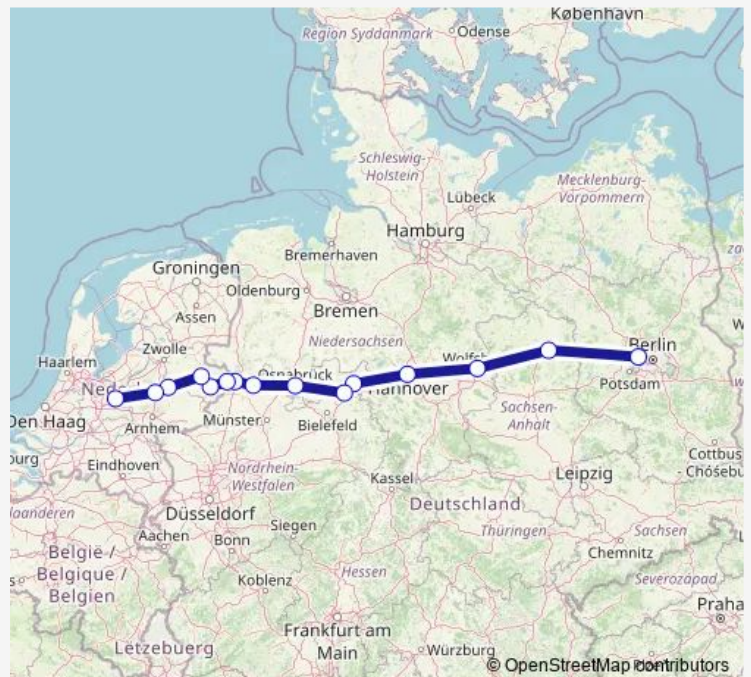

Rail IC 140

[Go to website](#)

Direction

Berlin-Spandau — Amersfoort

15 stops

[Open route schedule](#)

- Berlin-Spandau
- Stendal
- Wolfsburg Hbf
- Hannover Hbf
- Minden(Westf)
- Bad Oeynhausen
- Osnabrück Hbf
- Rheine
- Bad Bentheim
- Bad Bentheim(Gr)
- Hengelo
- Almelo
- Deventer
- Apeldoorn
- Amersfoort

Route schedule

Berlin-Spandau — Amersfoort

| | |
|-----------|-------|
| Monday | — |
| Tuesday | — |
| Wednesday | — |
| Thursday | — |
| Friday | — |
| Saturday | 16:48 |
| Sunday | 16:48 |

Route info

Direction: Berlin-Spandau

Stops: 15

Trip Duration: 5 hour 36 min

■ IC 140

IC 140 Rail time schedules and route maps are available in an offline PDF at busmaps.com. Use the busmaps.com website to see live bus times, train schedule or subway schedule, and step-by-step directions for all public transit in Hengelo