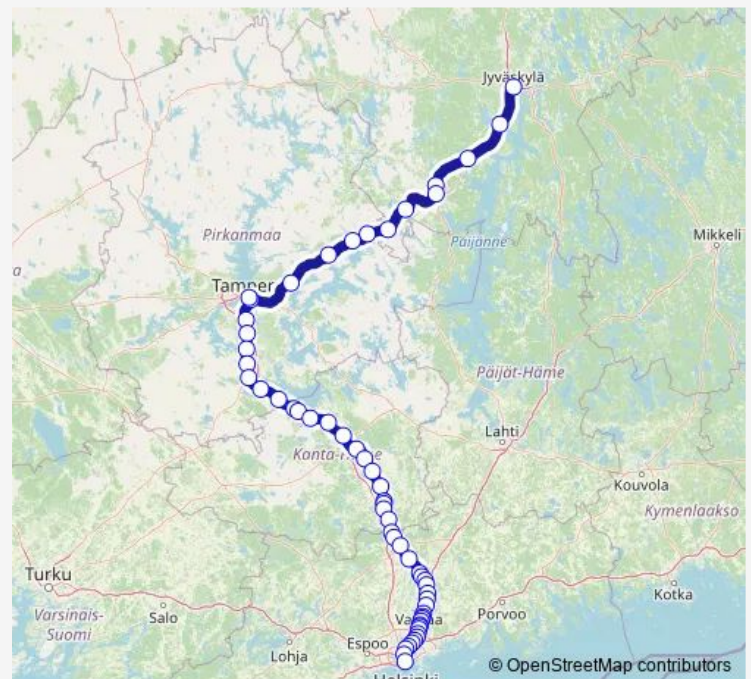

Long Distance Trains IC 140 Jyväskylä - Helsinki

[Go to website](#)

Direction

Jyväskylä — Helsinki

59 stops

[Open route schedule](#)

Jyväskylä

Muurame

Saakoski

Jämsänkoski

Jämsä

Lahdenperä

Länkipohja

Talviainen

Torkkeli

Orivesi

Haviseva

Tampere Järvensivu

Tampere

Sääksjärvi

Vanattara

Lempäälä

Mattila

Viiala

Toijala

Kuurila

Vinnilä

Route schedule

Jyväskylä — Helsinki

Monday —

Tuesday 06:17

Wednesday 06:17

Thursday —

Friday —

Saturday 06:17

Sunday —

Route info

Direction: Jyväskylä

Stops: 59

Trip Duration: 3 hour 37 min

■ IC 140 — Jyväskylä - Helsinki