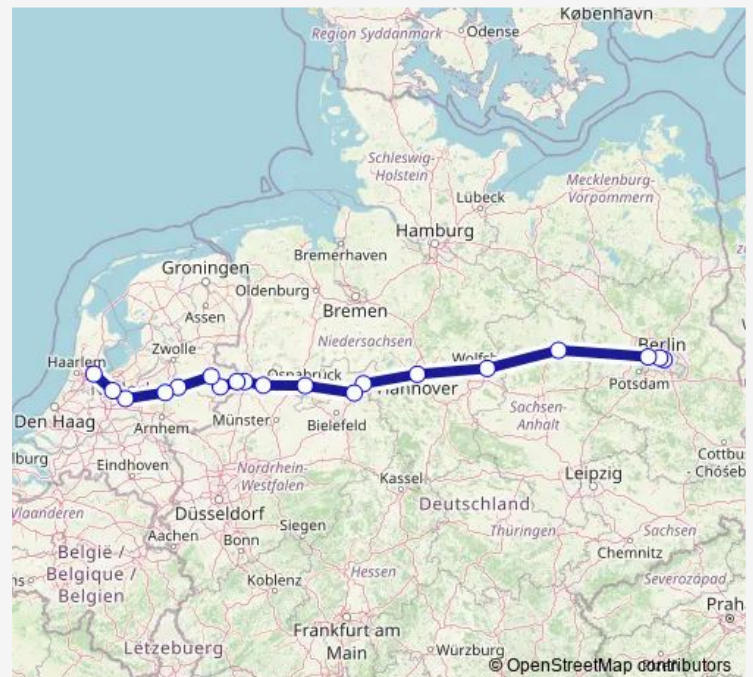

Rail IC 140

[Go to website](#)

Direction

undefined — undefined

0 stops

[Open route schedule](#)

Route schedule

undefined — undefined

Monday 16:48-16:22

Tuesday 16:22

Wednesday 16:22

Thursday 16:22

Friday 16:22

Saturday 16:22

Sunday 16:22

Route info

Direction:

Stops: 0

Trip Duration: – min

■ IC 140

IC 140 Rail time schedules and route maps are available in an offline PDF at busmaps.com. Use the busmaps.com website to see live bus times, train schedule or subway schedule, and step-by-step directions for all public transit in Berlin