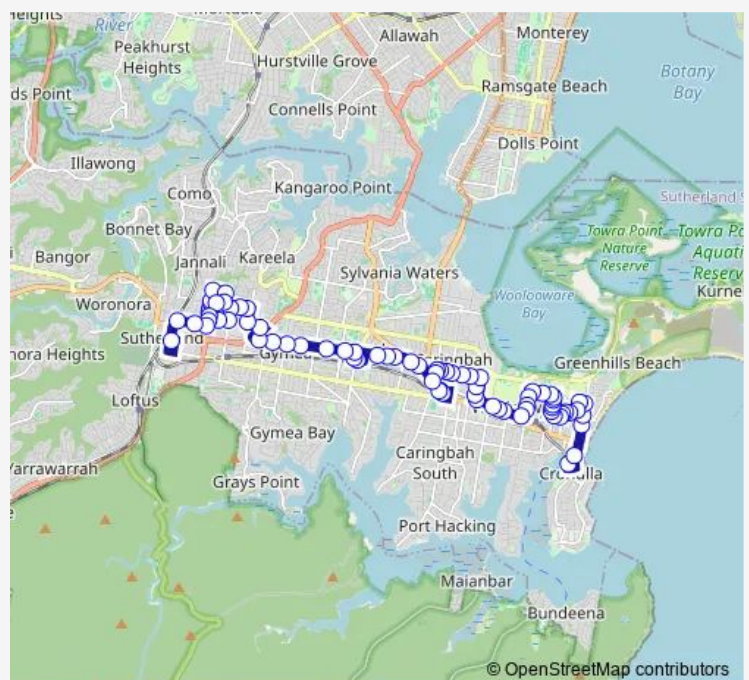

Acacia Rd After The Boulevard

Thomas Holt Villages, Acacia Rd

38 Magnolia St

Route schedule

Gymea Bay Rd Opp Gymea Station — Sutherland Station, Flora St, Stand F

Monday 07:50-08:06

Tuesday 07:50-08:06

Wednesday 07:50-08:06

Thursday 07:50-08:06

Friday 07:50

Saturday —

Sunday —

Route info

Direction: Gymea Bay Rd Opp Gymea Station

Stops: 30

Trip Duration: 0 hour 30 min

Route info

Direction: Cronulla St Opp Cronulla Station

Stops: 77

Trip Duration: 0 hour 52 min

Denman Av Opp Dolans Rd

Denman Av Opp Harnleigh Av

Denman Av Before Gannons Rd

Denman Av Opp Nullaburra Rd