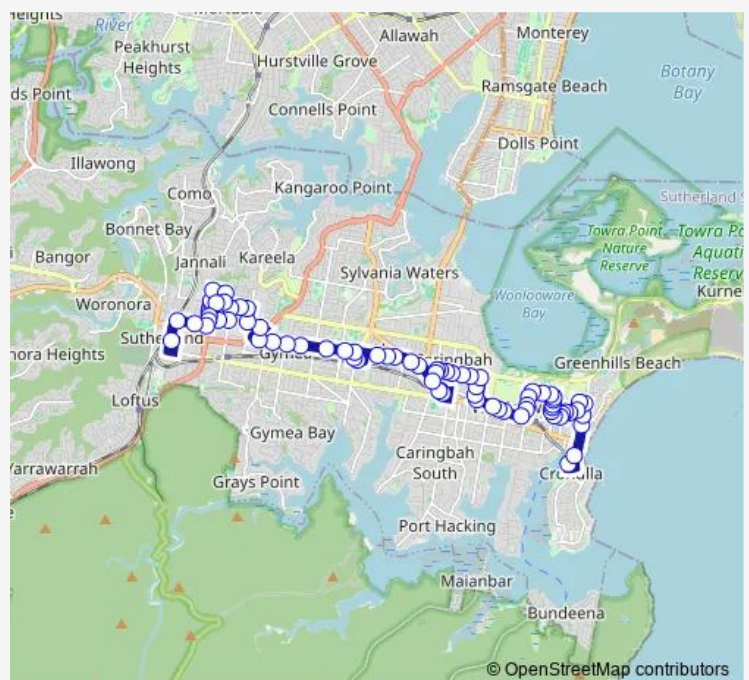

Acacia Rd After The Boulevard

Thomas Holt Villages, Acacia Rd

38 Magnolia St

Route schedule

Gymea Bay Rd Opp Gymea Station — Sutherland Station, Flora St, Stand F

Monday 07:50-08:06

Tuesday 07:50-08:06

Wednesday 07:50-08:06

Thursday 07:50-08:06

Friday 07:50-08:06

Saturday —

Sunday —

Route info

Direction: Gymea Bay Rd Opp Gymea Station

Stops: 30

Trip Duration: 0 hour 30 min

Route info

Direction: Cronulla St Opp Cronulla Station

Stops: 77

Trip Duration: 0 hour 52 min

Denman Av Opp Dolans Rd

Denman Av Opp Harnleigh Av

Denman Av Before Gannons Rd

Denman Av Opp Nullaburra Rd