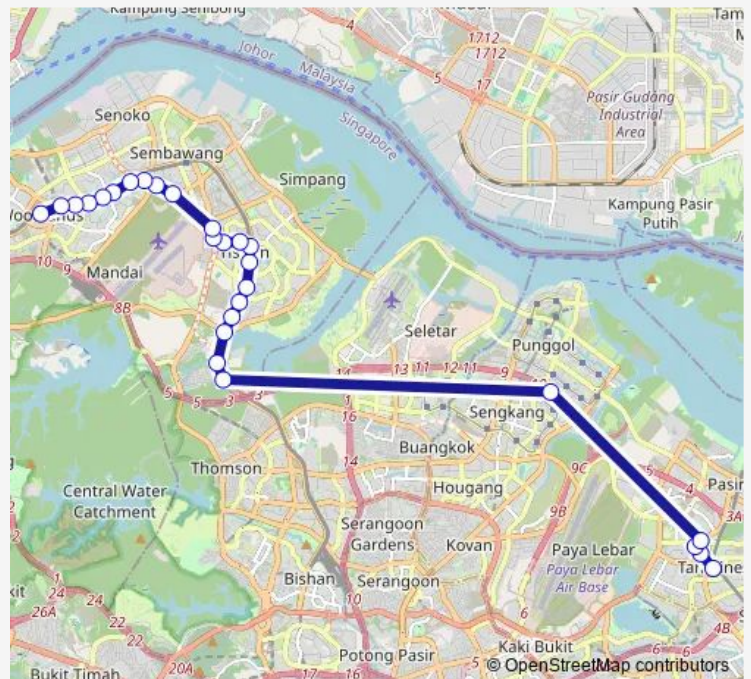

Thursday 05:30

Friday 05:30

Saturday 05:30

Sunday 05:45

Route info

Direction: Tampines Int

Stops: 27

Trip Duration: 1 hour 48 min

969

BusMaps

Opp Blk 793

Admiralty Stn

Blk 666

Aft 888 Plaza

Blk 891c Cp

Woodlands Int

Tuesday 05:30

Wednesday 05:30

Thursday 05:30

Friday 05:30

Saturday 05:30

Sunday 05:45

Route info

Direction: Woodlands Int