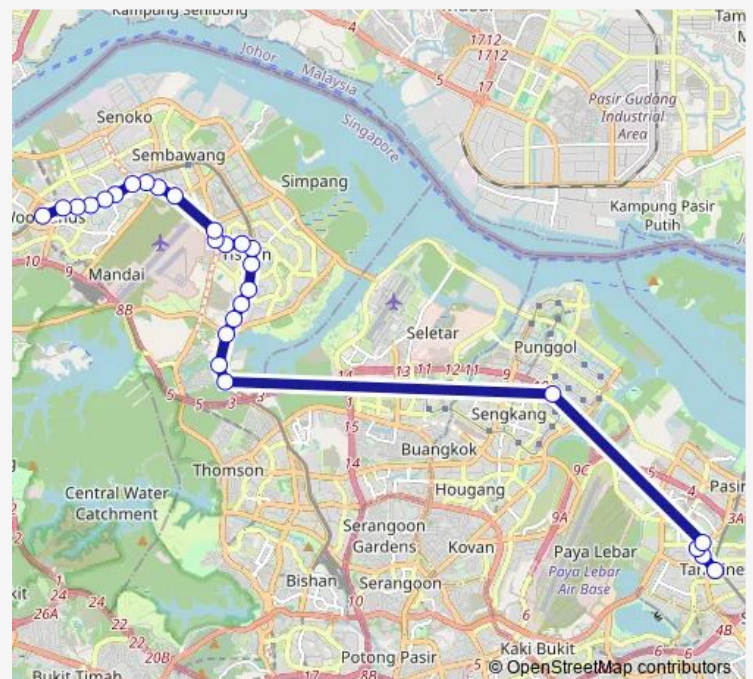

### Route schedule

Tampines Int — Woodlands Int

Monday 05:30

Tuesday 05:30

Wednesday 05:30

Thursday 05:30

Friday 05:30

Saturday 05:30

### Route info

Direction: Tampines Int

Stops: 27

Trip Duration: 1 hour 48 min

969

BusMaps

Opp Blk 793

Admiralty Stn