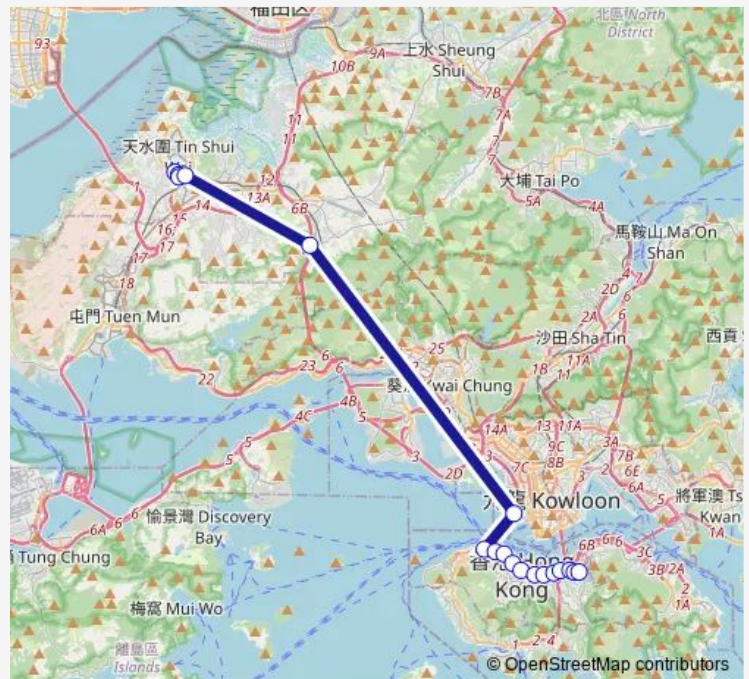

[Ctb] Admiralty - Lippo Centre, Cotton Tree Drive[[Kmb+Ctb] Lippo Centre/<Br>Admiralty - Lippo Centre, Cotton Tree Drive[[Kmb] Lippo Centre

### Route schedule

[Ctb] Kingswood Villas (Locwood Court) — [Ctb] Causeway BAY (Moreton Terrace)

Monday	07:20
Tuesday	07:20
Wednesday	07:20
Thursday	07:20
Friday	07:20
Saturday	07:20
Sunday	—

### Route info

Direction: [Ctb] Kingswood Villas (Locwood Court)

Stops: 18

Trip Duration: 1 hour 13 min

■ 969 — Kingswood Villas (Locwood Court) - Causeway BAY (Moreton Terrace)

[Ctb] Arsenal Street, Hennessy Road[[Kmb+Ctb] Arsenal Street/<Br>Arsenal Street, Hennessy Road[[Kmb] Arsenal Street