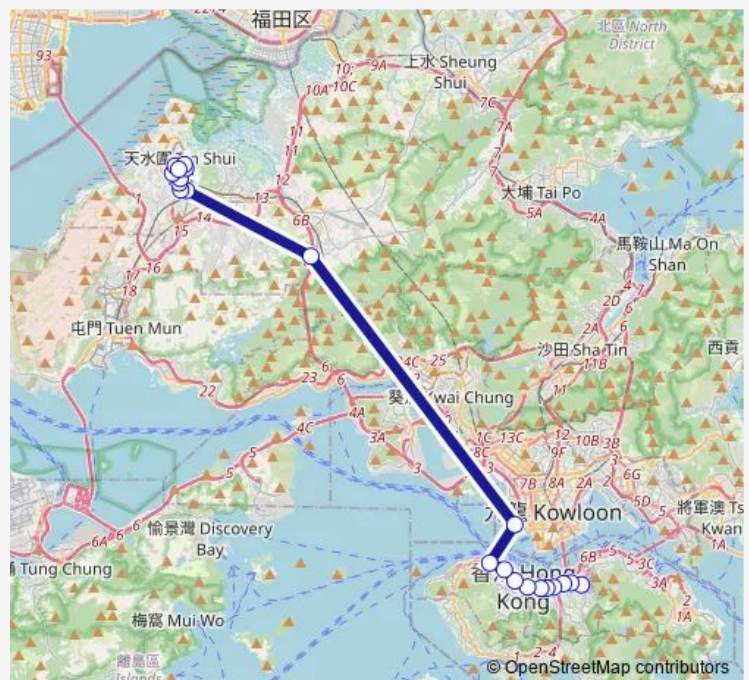

[Ctb] Western Harbour Crossing BUS-BUS Interchange[[Kmb+Ctb] Western Harbour Tunnel BBI/<Br>Western Harbour Crossing BUS-BUS Interchange[[Kmb] Western Harbour Tunnel Bbi

### Route schedule

[Ctb] Causeway BAY (Moreton Terrace) — [Ctb] TIN Shui WAI Town Centre[[Kmb] TIN Shui WAI Town Centre[[Lrt-feeder] TIN Shui WAI Town Centre[[Lwb] TIN Shui WAI Town Centre[[Nlb] TIN Shui WAI Town Centre

### Route info

Direction: [Ctb] Causeway BAY (Moreton Terrace)

Stops: 21

Trip Duration: 1 hour 31 min

[Ctb] TAI LAM Tunnel Toll Plaza[[Kmb] TAI LAM Tunnel Bbi][Lwb] TAI LAM Tunnel Bbi

[Ctb] Tsui Sing Lau, TIN FUK Road[[Kmb] Tsui Sing Lau][Lwb] Tsui Sing Lau