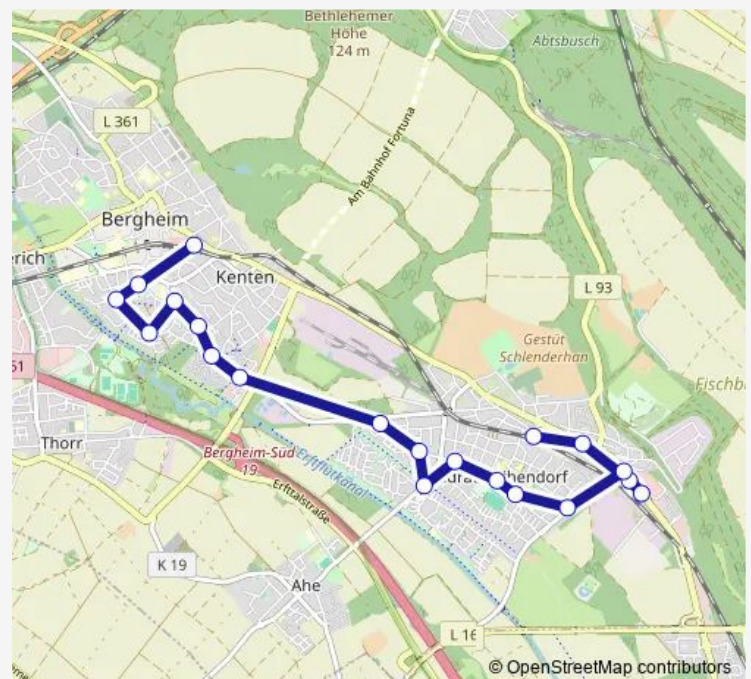

Bergheim Kenten Schwalbenweg

Bergheim Kenten Albrecht-Dürer-Allee

Bergheim Kenten Bundesknappschaft

Bergheim Bf

Route schedule

Bergheim Quadrath-Ichendorf Bf — Bergheim Bf

Monday 07:25-18:25

Tuesday 07:25-18:25

Wednesday 07:25-18:25

Thursday 07:25-18:25

Friday 07:25-18:25

Saturday 10:25-14:25

Sunday —

Route info

Direction: Bergheim Quadrath-Ichendorf Bf

Stops: 20

Trip Duration: 0 hour 28 min

969

Direction

Bergheim Bf — Bergheim Quadrath-Ichendorf Bf

17 stops

[Open route schedule](#)

Bergheim Bf

Bergheim Kenten Bundesknappschaft

Wednesday 07:00-18:00

Thursday 07:00-18:00

Friday 07:00-18:00

Saturday 10:00-14:00

Sunday —

Route info

Direction: Bergheim Bf

Stops: 17