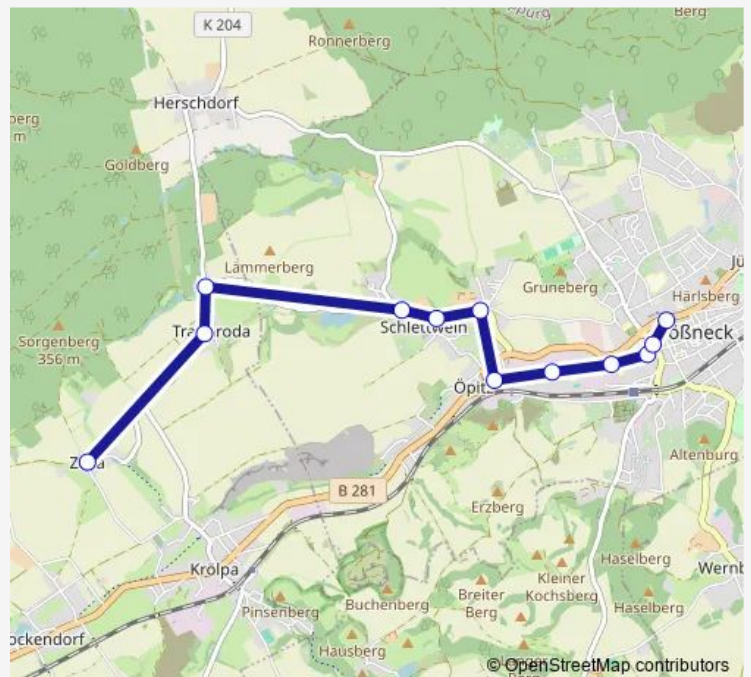

Pößneck, Rosengarten

Schlettwein, Lämmerberg

Schlettwein, Dorfstraße

Schlettwein, Mühle

Trannroda, Wendeschleife

Trannroda, Dorfplatz

Zella (b. Pößneck)

Route schedule

Pößneck, Busbahnhof — Zella (b. Pößneck)

Monday —

Tuesday —

Wednesday —

Thursday 08:30-12:00

Friday —

Saturday —

Sunday —

Route info

Direction: Pößneck, Busbahnhof

Stops: 11

Trip Duration: 0 hour 15 min

Direction

Zella (b. Pößneck) — Pößneck, Busbahnhof

12 stops

[Open route schedule](#)

Trannroda, Dorfplatz

Zella (b. Pößneck)

Route schedule

Pößneck, Brauerei — Zella (b. Pößneck)

Monday	06:42
Tuesday	06:42
Wednesday	06:42
Thursday	06:42
Friday	06:42
Saturday	—
Sunday	—

Route info

Direction: Pößneck, Brauerei