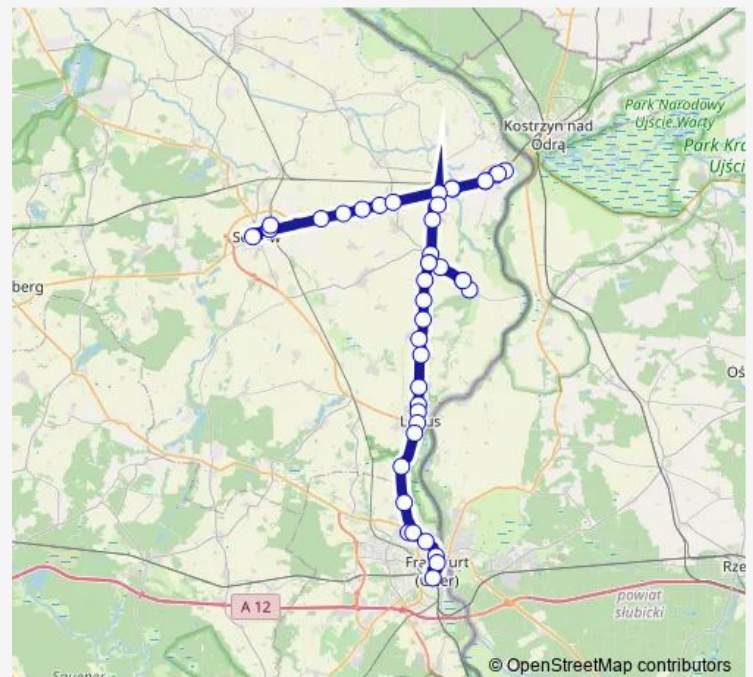

### Route schedule

Reitwein, Dorf — Lebus, Schule

Monday 06:42

Tuesday 06:42

Wednesday 06:42

Thursday 06:42

Friday 06:42

Saturday —

### Route info

Direction: Reitwein, Dorf

Stops: 13

Trip Duration: 0 hour 18 min