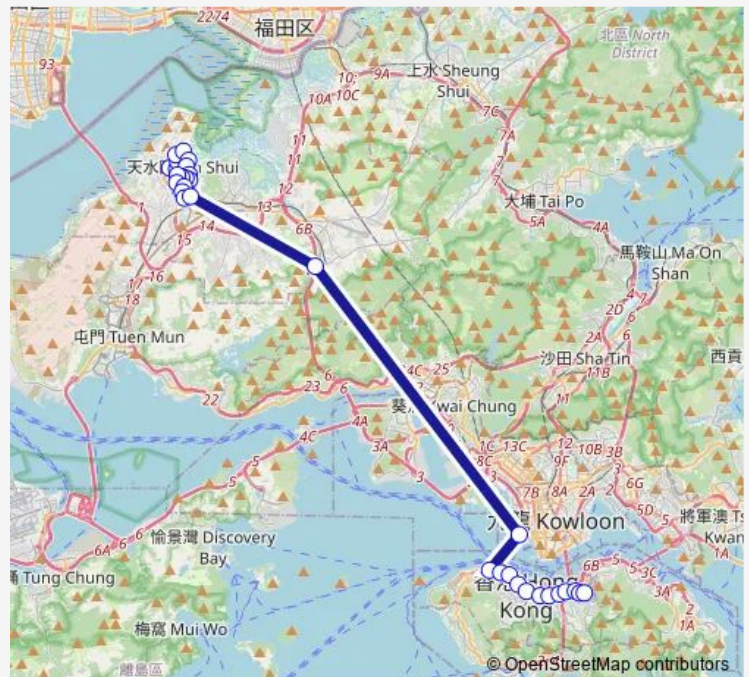

Route schedule

[Ctb] TIN YAN Estate[[Kmb] TIN YAN Estate BUS Terminus][Lrtfeeder] TIN YAN Estate BUS Terminus — [Ctb] Causeway BAY (Moreton Terrace)

Monday	18:45-21:25
Tuesday	18:45-21:25
Wednesday	18:45-21:25
Thursday	18:45-21:25
Friday	18:45-21:25
Saturday	18:45-21:25
Sunday	18:45-21:25

Route info

Direction: [Ctb] TIN YAN Estate[[Kmb] TIN YAN Estate BUS Terminus][Lrtfeeder] TIN YAN Estate BUS Terminus

Stops: 33

Trip Duration: 1 hour 49 min

969 — TIN YAN Estate - Causeway BAY (Moreton Terrace)