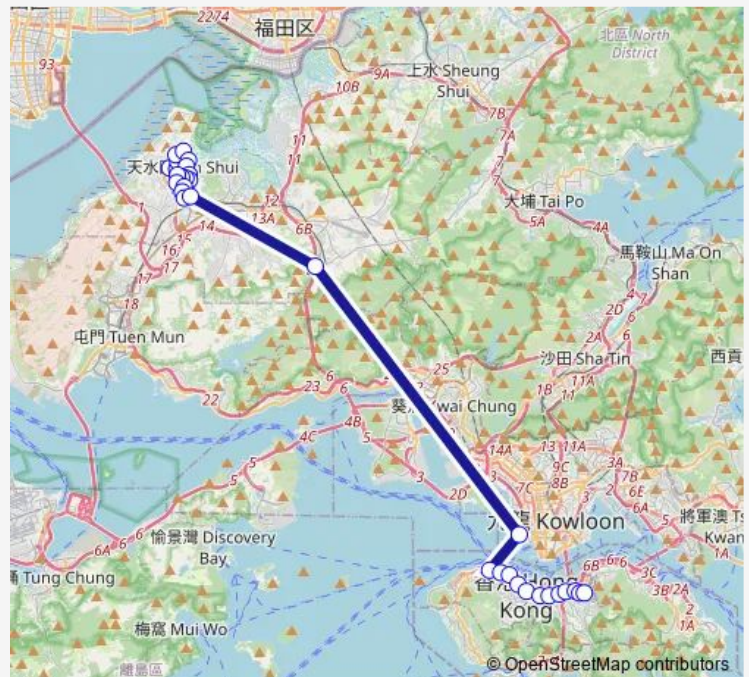

Route schedule

[Ctb] TIN YAN Estate[[Kmb] TIN YAN Estate BUS Terminus][Lrtfeeder] TIN YAN Estate BUS Terminus — [Ctb] Causeway BAY (Moreton Terrace)

Monday	18:45-21:25
Tuesday	18:45-21:25
Wednesday	18:45-21:25
Thursday	18:45-21:25
Friday	18:45-21:25
Saturday	18:45-21:25
Sunday	18:45-21:25

Route info

Direction: [Ctb] TIN YAN Estate[[Kmb] TIN YAN Estate BUS Terminus][Lrtfeeder] TIN YAN Estate BUS Terminus

Stops: 33

Trip Duration: 1 hour 44 min

[Ctb] LR Ginza Stop, TIN YAN Road[[Lwb] Harbour Plaza Resort City[[Nlb] Harbour Plaza Resort City