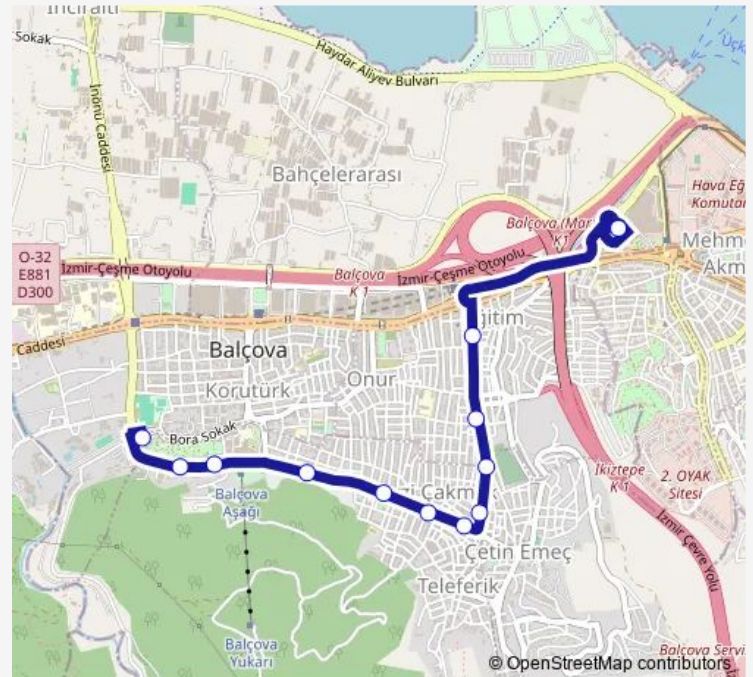

Friday 00:00-23:45

Saturday 00:00-23:45

Sunday 00:00-23:45

Route info

Direction: Fahrettin Altay Aktarma Merkezi

Stops: 12

Trip Duration: 0 hour 24 min

■ 969 — Balçova - F.Altay Aktarma Merkezi

BusMaps

Direction

Balçova Son Durak — Fahrettin Altay Aktarma Merkezi

16 stops

[Open route schedule](#)

Balçova Son Durak

Teleferik

Ekonomi Üniversitesi

Tuesday 00:15-23:45

Wednesday 00:15-23:45

Thursday 00:15-23:45

Friday 00:15-23:45

Saturday 00:15-23:45

Sunday 00:15-23:45

Route info

Direction: Balçova Son Durak