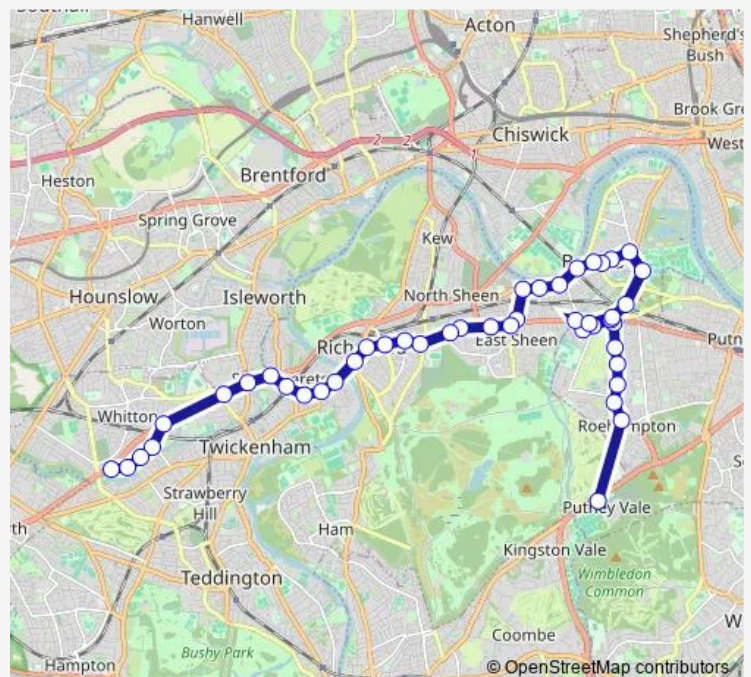

### Direction

Roehampton Vale Asda — Selkirk Road

45 stops

[Open route schedule](#)

Roehampton Vale Asda

Roehampton Lane / Danebury Ave

Clarence Lane

Queen Mary's Hospital

### Route schedule

Roehampton Vale Asda — Selkirk Road

Monday —

Tuesday 13:15

Wednesday —

Thursday —

Friday 13:15

Saturday —

### Route info

Direction: Roehampton Vale Asda

Stops: 45

Trip Duration: 0 hour 59 min

969 — Whitton - Barnes - Roehampton Vale

Avondale Road Mortlake

Sheen Lane / Mortlake Station

Mortlake Station

## Route info

Direction: Gladstone Avenue Whitton

Stops: 50

Trip Duration: 1 hour 2 min

White Hart Lane (Sw14)

Barnes Bridge

Barnes High Street

Barnes Pond