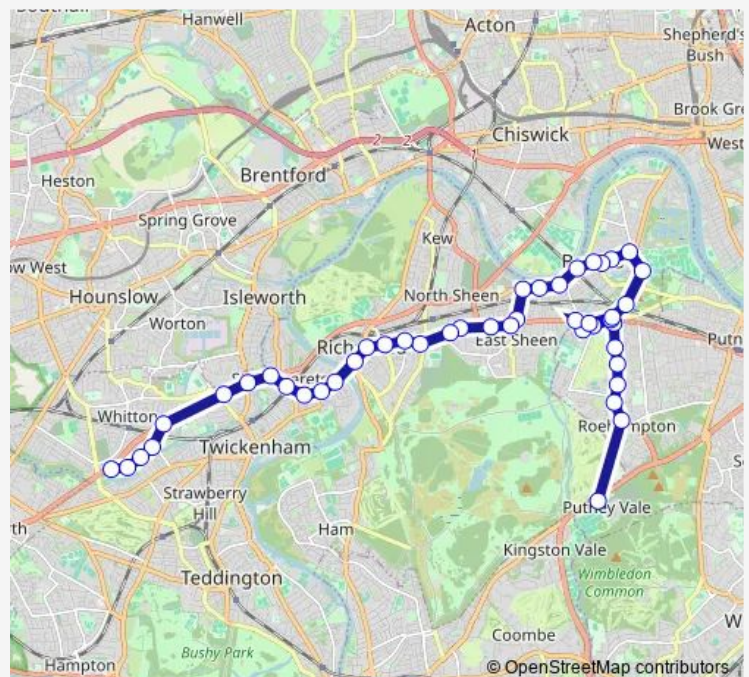

Thursday —

Friday 13:15

Saturday —

Sunday —

Route info

Direction: Roehampton Vale Asda

Stops: 45

Trip Duration: 0 hour 59 min

969 — Whitton - Barnes - Roehampton Vale

Avondale Road Mortlake

Sheen Lane / Mortlake Station

Mortlake Station

East Sheen

Temple Sheen Road

Berwyn Road

Sheen Court

Selkirk Road

Direction

Gladstone Avenue Whitton — Roehampton Vale Asda

50 stops

[Open route schedule](#)

Gladstone Avenue Whitton

Lincoln Avenue Whitton

Gloucester Road / Whitton

Monday —

Tuesday 10:00

Wednesday —

Thursday —

Friday 10:00

Saturday —

Sunday —

Route info