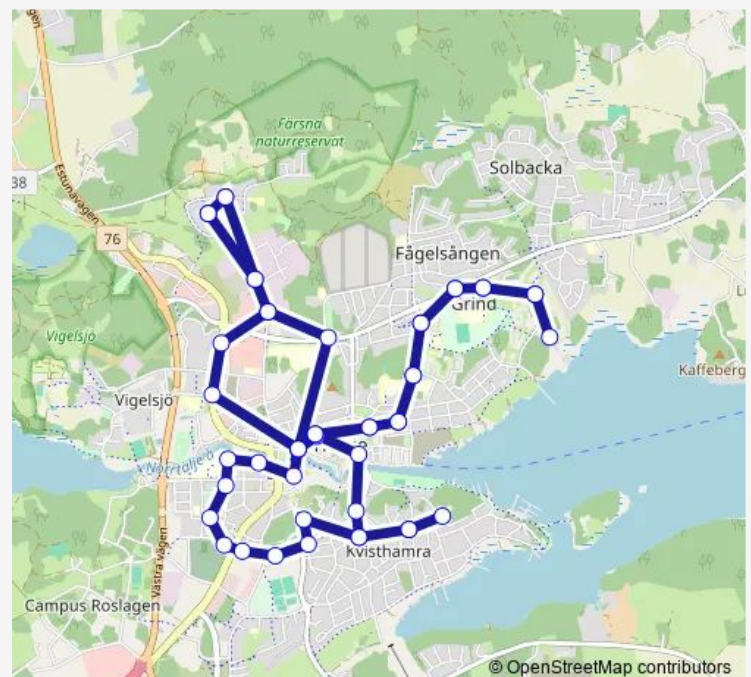

Bus 969

[Go to website](#)

Direction

Balders hage — Färsna

49 stops

[Open route schedule](#)

Balders hage

Färsna

Vårgatan

Norra Knutby torg

Rodengymnasiet

Hantverkaregatan

Gamla stationsplan

Brännässkolan

Hamnvägen

Roslagens sjukhus

Norrtälje Norrköp

Grind

Tunvägen

Norrtälje Markuskyrkan

Norrtälje Vårdbo servicehus

Norrtälje Markuskyrkan

Tunvägen

Grind

Norrtälje Norrköp

Roslagens sjukhus

Hamnvägen

Route schedule

Balders hage — Färsna

Monday 08:42-15:27

Tuesday 08:42-15:27

Wednesday 08:42-15:27

Thursday 08:42-15:27

Friday 08:42-15:27

Saturday 09:50-13:25

Sunday —

Route info

Direction: Balders hage

Stops: 49

Trip Duration: 1 hour 13 min

969

BusMaps