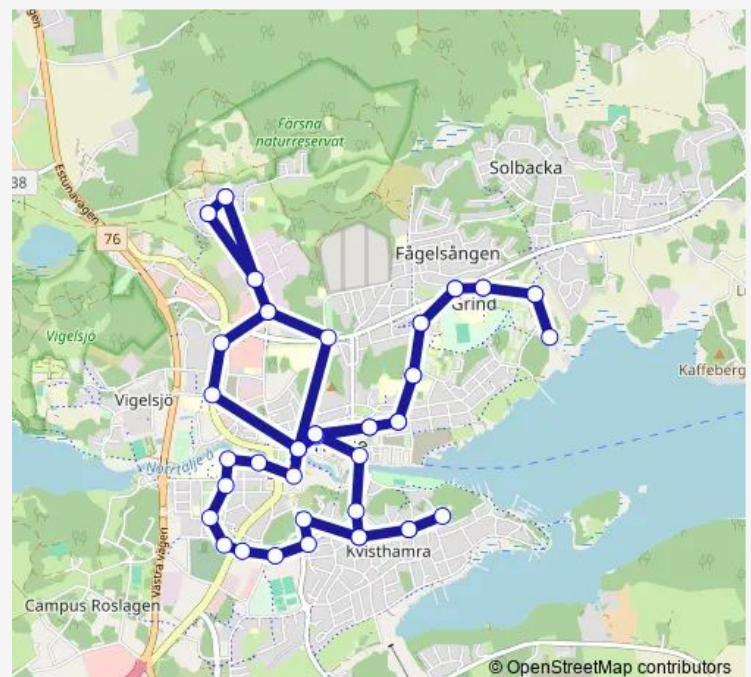

Bus 969

[Go to website](#)

Direction

Balders hage — Färsna

49 stops

[Open route schedule](#)

Balders hage

Färsna

Vårgatan

Norra Knutby torg

Rodengymnasiet

Hantverkaregatan

Gamla stationsplan

Brännässkolan

Hamnvägen

Roslagens sjukhus

Norrtälje Norrköp

Grind

Tunvägen

Norrtälje Markuskyrkan

Norrtälje Vårdbo servicehus

Norrtälje Markuskyrkan

Tunvägen

Grind

Norrtälje Norrköp

Roslagens sjukhus

Hamnvägen

Route schedule

Balders hage — Färsna

Monday 08:42-15:27

Tuesday 08:42-15:27

Wednesday 08:42-15:27

Thursday 08:42-15:27

Friday 08:42-15:27

Saturday 09:50-13:25

Sunday —

Route info

Direction: Balders hage

Stops: 49

Trip Duration: 1 hour 13 min

■ 969

BusMaps