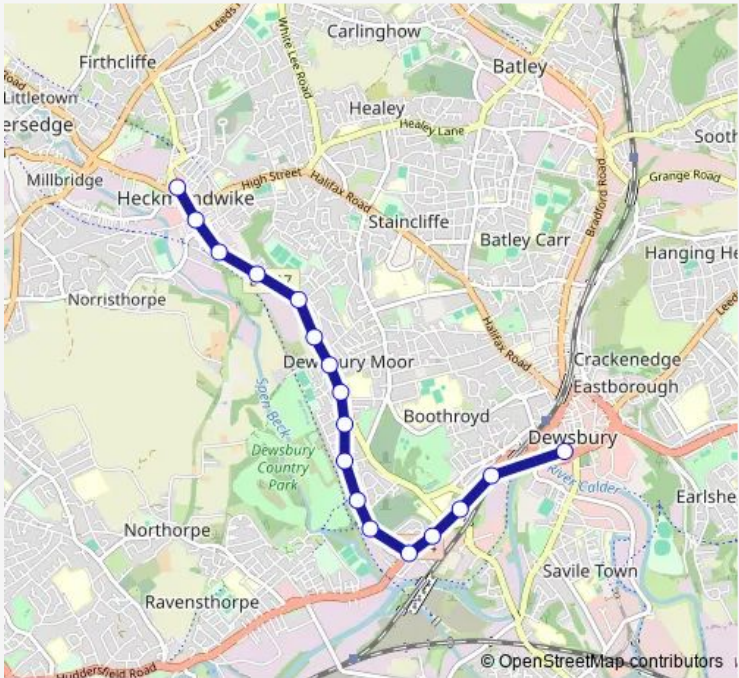

Bus 250 Dewsbury - Heckmondwike

[Go to website](#)

Direction
 Bus Station stand 3 — Northgate T3
 17 stops
[Open route schedule](#)

- Bus Station stand 3
- Watergate Road
- Thornhill Road
- Ravens Crescent
- Ravenshouse Road
- Ravenshouse Road Dewsbury Cemetery
- Ravenshouse Rd Pilgrim Avenue
- Low Rd Beckett Lane
- Low Rd Groves Hall Road
- Heckmondwike Rd Brook Street
- Heckmondwike Rd School Lane
- Heckmondwike Rd Knowles Hill Road
- Heckmondwike Rd Moor End Lane
- Walkley Lane Walkley Ter
- Walkley Lane Artillery St
- Market Street
- Northgate T3

Route schedule
 Bus Station stand 3 — Northgate T3

Monday	06:45-18:45
Tuesday	06:45-18:45
Wednesday	06:45-18:45
Thursday	06:45-18:45
Friday	06:45-18:45
Saturday	07:45-18:45
Sunday	09:31-17:31

Route info
 Direction: Bus Station stand 3
 Stops: 17
 Trip Duration: 0 hour 17 min

■ 250 — Dewsbury - Heckmondwike **BusMaps**

Direction

Northgate T3 — Bus Station stand 3

17 stops

[Open route schedule](#)

Northgate T3

Market Street

Walkley Lane Artillery St

Monday 07:03-18:03

Tuesday 07:03-18:03

Wednesday 07:03-18:03

Thursday 07:03-18:03

Friday 07:03-18:03

Saturday 08:03-18:03

Sunday 09:10-17:10

Route info