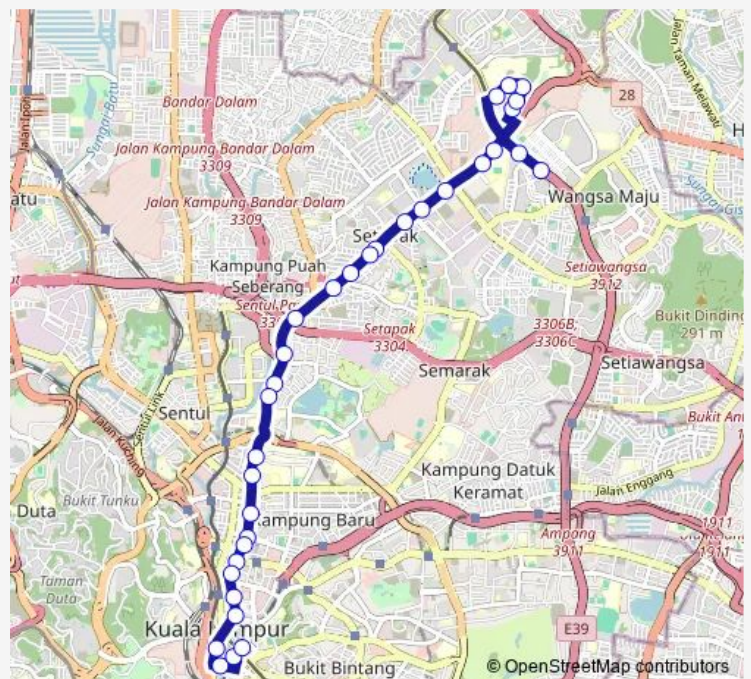

Thursday 05:53-22:43

Friday 05:53-22:43

Saturday 06:03-23:18

Sunday 06:03-23:18

Route info

Direction: KI117 BSN Lebu Ampang

Stops: 41

Trip Duration: 0 hour 30 min