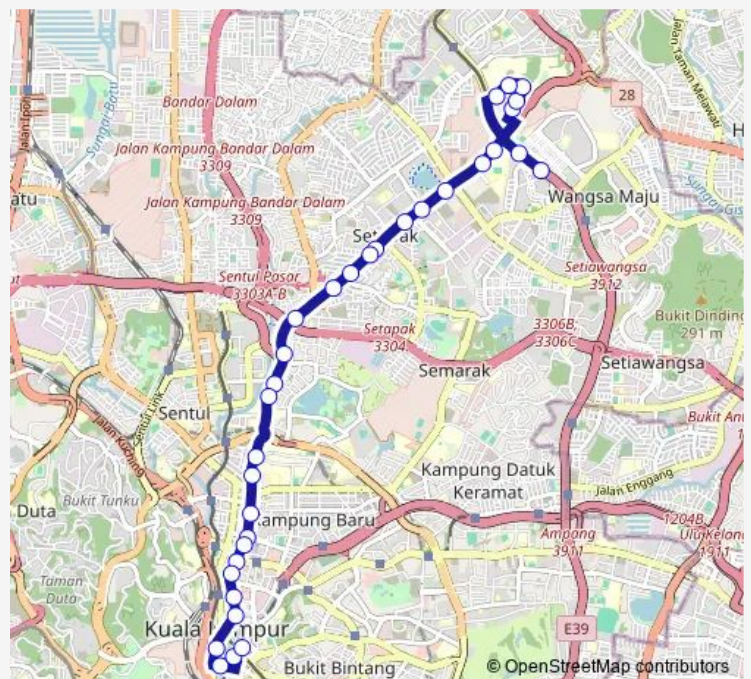

KI675 Taman P.Ramlee

KI676 KFC Genting Klang

KI677 SRI Pelangi Condominium (Selatan)

**Route schedule**

KI117 BSN Lebu Ampang — (M) KI192 LRT Wangsa Maju

Monday 05:53-22:43

Tuesday 05:53-22:43

Wednesday 05:53-22:43

Thursday 05:53-22:43

Friday 05:53-22:43

Saturday 06:03-23:18

Sunday 06:03-23:18

**Route info**

Direction: KI117 BSN Lebu Ampang

Stops: 41

Trip Duration: 0 hour 32 min