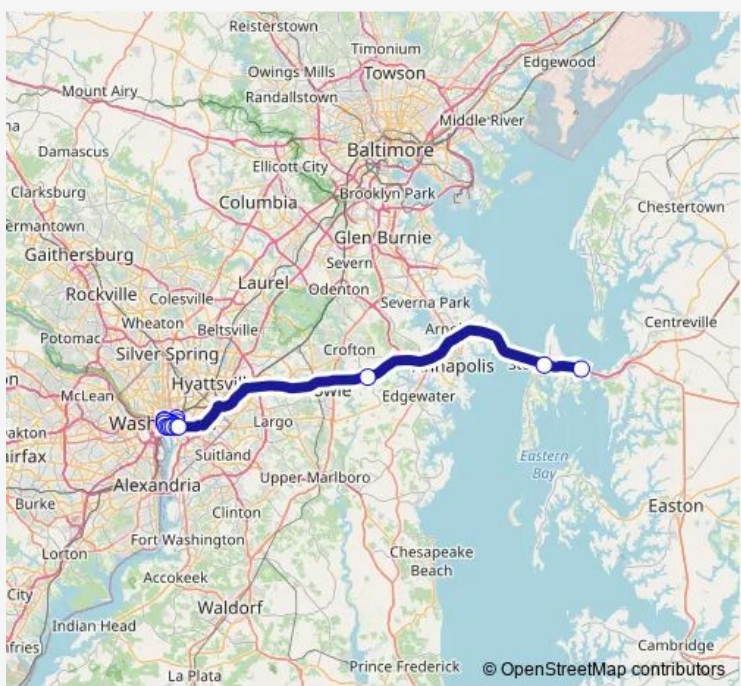

Bus 250 Kent Island & Davidsonville - Dc

[Go to website](#)

Direction
 N Capitol ST & H ST NW sb — Kent Narrows P & R
 18 stops
[Open route schedule](#)

- N Capitol ST & H ST NW sb
- Louisiana AVE & D ST NW (IBT Headquarters) sb
- Constitution AVE & 3RD ST NW wb
- Pennsylvania AVE Between 4TH & 6TH ST NW (Canadian Embassy)
- Pennsylvania AVE & 9TH ST NW wb
- Pennsylvania AVE & 12th ST NW wb
- 14 TH ST & F ST Nw
- 14th ST & Pennsylvania AVE NW sb
- 14th ST & Constitution AVE NW sb
- Independence AVE & 12th ST eb
- Independence AVE & 9TH ST SW eb
- Independence AVE & 7&6 ST SW mid eb
- Independence AVE & 4TH & 3RD ST SW eb
- Independence AVE & NEW Jersey AVE SE eb
- Independence AVE & 1ST ST SE eb
- Davidsonville Park & Ride
- Stevensville Park & Ride (near MD 8 & US 50)
- Kent Narrows P & R

Route schedule
 N Capitol ST & H ST NW sb — Kent Narrows P & R

Monday	15:15-17:20
Tuesday	15:15-17:20
Wednesday	15:15-17:20
Thursday	15:15-17:20
Friday	15:15-17:20
Saturday	—
Sunday	—

Route info
 Direction: N Capitol ST & H ST NW sb
 Stops: 18
 Trip Duration: 2 hour 4 min

250 — Kent Island & Davidsonville - Dc **BusMaps**

Direction

Kent Narrows P & R — N Capitol ST & H ST nb

20 stops

[Open route schedule](#)

Kent Narrows P & R

Stevensville Park & Ride (near MD 8 & US 50)

Davidsonville Park & Ride

Wednesday 04:45-06:50

Thursday 04:45-06:50

Friday 04:45-06:50

Saturday —

Sunday —

Route info

Direction: Kent Narrows P & R

Stops: 20