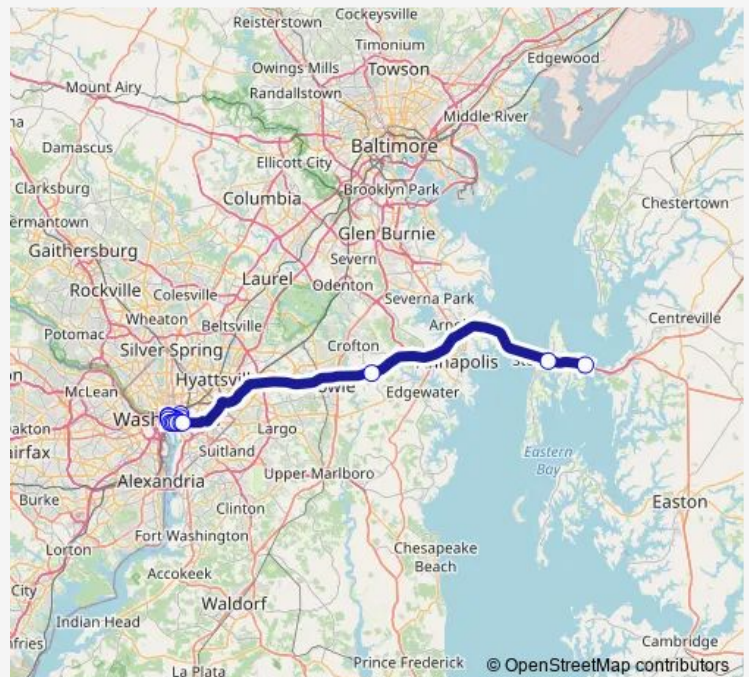

Independence AVE & 1ST ST SE eb

Davidsonville Park & Ride

Stevensville Park & Ride ( near MD 8 & US 50)

Kent Narrows P & R

**Route schedule**

N Capitol ST & H ST NW sb — Kent Narrows P & R

Monday 15:15-17:20

Tuesday 15:15-17:20

Wednesday 15:15-17:20

Thursday 15:15-17:20

Friday 15:15-17:20

Saturday —

Sunday —

**Route info**

Direction: N Capitol ST & H ST NW sb

Stops: 18

Trip Duration: 2 hour 3 min

250 — Kent Island & Davidsonville - Dc

**Direction**

Kent Narrows P &amp; R — N Capitol ST &amp; H ST nb

20 stops

[Open route schedule](#)

Kent Narrows P &amp; R

Stevensville Park &amp; Ride ( near MD 8 &amp; US 50)

Davidsonville Park &amp; Ride

2ND ST &amp; E Capitol ST (Supreme Court) sb

Independence AVE &amp; 1ST ST SE wb

Independence AVE &amp; NEW Jersey AVE SE wb