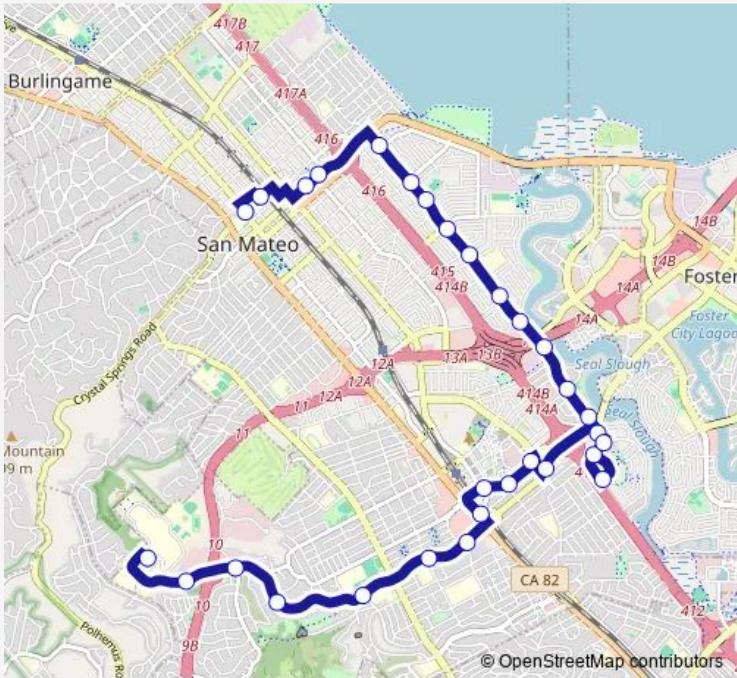

Bus 250 San Mateo Caltrain - College of San Mateo

[Go to website](#)

Direction
 CSM Transit Ctr — S San Mateo Dr & 2nd Ave
 30 stops
[Open route schedule](#)

- CSM Transit Ctr
- W Hillsdale Blvd & Clearview Way
- Hillsdale Blvd & Glendora Dr
- Hillsdale Blvd & Caxton Ct
- Hillsdale Blvd at Fernwood St
- W Hillsdale Blvd & Hacienda St
- W Hillsdale Blvd & Edison St-Bay 7
- El Camino Real & Hillsdale Blvd
- Franklin Pkwy & Delaware St
- Franklin Pkwy & Curtis St
- Franklin Pkwy & Saratoga Dr
- Hillsdale Blvd & Saratoga dr
- S Norfolk St & E Hillsdale Blvd
- La Selva St & Casa De Campo
- Casa De Campo & La Selva St
- La Selva St & Los Prados St
- S Norfolk St & E Hillsdale Blvd
- S Norfolk St & Marina Ct
- S Norfolk St & Fashion Island Blvd
- S Norfolk St & Susan Ct
- S Norfolk St & Stanford Ave

Route schedule
 CSM Transit Ctr — S San Mateo Dr & 2nd Ave

Monday	05:25-22:26
Tuesday	05:25-22:26
Wednesday	05:25-22:26
Thursday	05:25-22:26
Friday	05:25-22:26
Saturday	07:26-20:29
Sunday	08:57-18:56

Route info
 Direction: CSM Transit Ctr
 Stops: 30
 Trip Duration: 0 hour 43 min

E 3rd Ave & S Fremont St

1st Ave & B St.

S San Mateo Dr & 2nd Ave

Direction

S San Mateo Dr & 2nd Ave — CSM Transit Ctr

29 stops

[Open route schedule](#)

S San Mateo Dr & 2nd Ave

Saturday 07:02-20:02

Sunday 09:02-19:02

Route info

Direction: S San Mateo Dr & 2nd Ave

Stops: 29

Trip Duration: 0 hour 42 min

Hillsdale Blvd & Rockwood Ct

Hillsdale Blvd & Glendora Dr