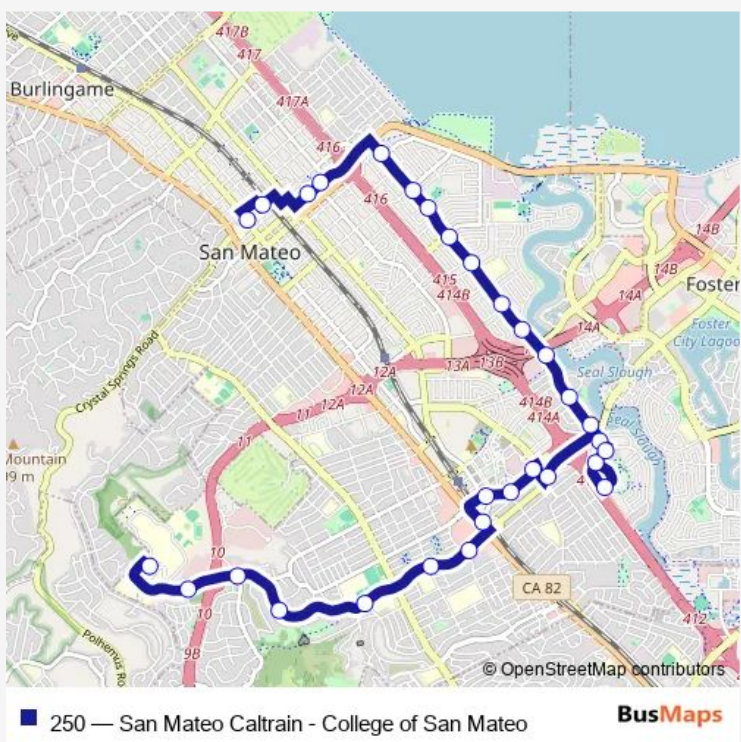

Bus 250 San Mateo Caltrain - College of San Mateo

[Go to website](#)

**Direction**  
 CSM Transit Ctr — S San Mateo Dr & 2nd Ave  
 30 stops  
[Open route schedule](#)

- CSM Transit Ctr
- W Hillsdale Blvd & Clearview Way
- Hillsdale Blvd & Glendora Dr
- Hillsdale Blvd & Caxton Ct
- Hillsdale Blvd at Fernwood St
- W Hillsdale Blvd & Hacienda St
- W Hillsdale Blvd & Edison St-Bay 7
- El Camino Real & Hillsdale Blvd
- Franklin Pkwy & Delaware St
- Franklin Pkwy & Curtis St
- Franklin Pkwy & Saratoga Dr
- Hillsdale Blvd & Saratoga dr
- S Norfolk St & E Hillsdale Blvd
- La Selva St & Casa De Campo
- Casa De Campo & La Selva St
- La Selva St & Los Prados St
- S Norfolk St & E Hillsdale Blvd
- S Norfolk St & Marina Ct
- S Norfolk St & Fashion Island Blvd
- S Norfolk St & Susan Ct
- S Norfolk St & Stanford Ave

Route schedule  
 CSM Transit Ctr — S San Mateo Dr & 2nd Ave

Monday	05:26-22:26
Tuesday	05:26-22:26
Wednesday	05:26-22:26
Thursday	05:26-22:26
Friday	05:26-22:26
Saturday	07:27-20:29
Sunday	08:57-18:56

Route info  
 Direction: CSM Transit Ctr  
 Stops: 30  
 Trip Duration: 0 hour 42 min

S Norfolk St & Lodi Ave

S Norfolk St & Kehoe Ave

S Norfolk St & Dale Ave

S Norfolk St & Cottage Grove Ave

S Norfolk St & Shoreview Ave

## Route info

Direction: S San Mateo Dr & 2nd Ave

Stops: 29

Trip Duration: 0 hour 43 min

Hillsdale Blvd & Rockwood Ct

Hillsdale Blvd & Glendora Dr

W Hillsdale Blvd & Clearview Way

CSM Transit Ctr