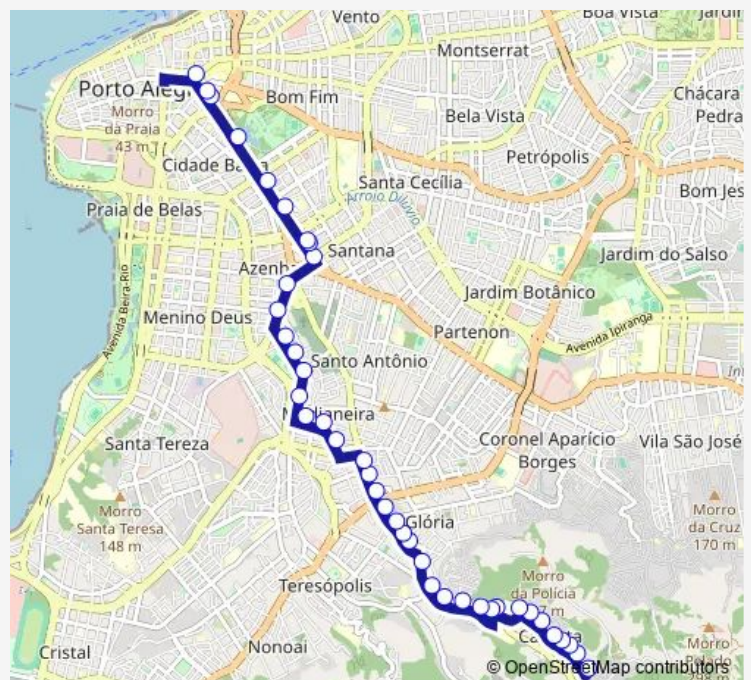

### Route info

Direction: Borges DE Medeiros DF 1210 EF Caixa  
Econômica

Stops: 42

Trip Duration: 0 hour 30 min

CEL Neves 149

CEL Neves 283

CEL Neves DF 600

Prof Oscar Pereira 2177 Banrisul