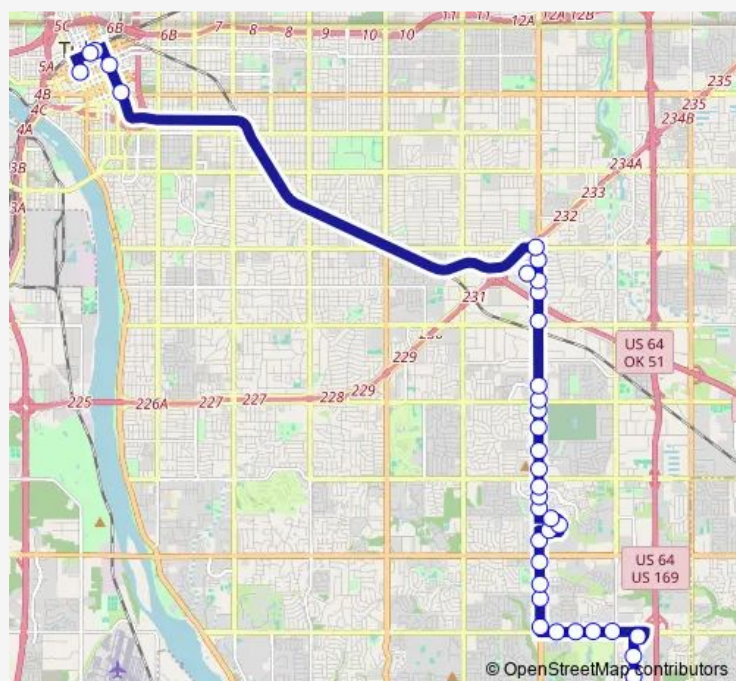

Tuesday 05:54-18:34

Wednesday 05:54-18:34

Thursday 05:54-18:34

Friday 05:54-18:34

Saturday 05:59-17:59

Sunday —

Route info

Direction: (7068) ST Francis South

Stops: 39

Trip Duration: 0 hour 56 min

250 — Crosstown

(8467) Memorial Dr & 63rd St Nb

(7699) Memorial Dr & 60th St Nb

(7700) Memorial Dr & 58th St Nb

(7701) Memorial DR & 55th ST Nb

(7702) Memorial Dr & 53rd St Nb

Direction: (8906) DAS BAY 9

Stops: 42

Trip Duration: 0 hour 59 min

(6932) Woodland Hills Walmart Subhub

(7265) Memorial Dr & 68th St Sb

(7549) Memorial Dr & E 73rd St Sb

(7550) Memorial Dr & 76th St Sb

(7551) Memorial Dr & 79th St Sb