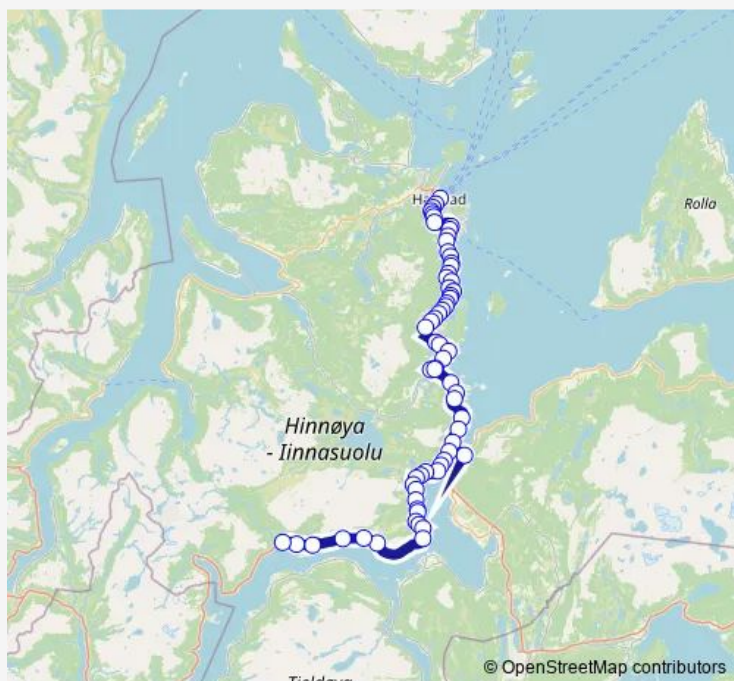

Thursday 06:55-14:43

Friday 06:55-14:43

Saturday —

Sunday —

Route info

Direction: Kongsvik

Stops: 71

Trip Duration: 1 hour 18 min

250 — Harstad-Kilb-Sandt-Lødingen

Leikvikhamn

Brattland

Vollstad

Fauskevåg skole

Fauskevåg

Gambakkan

Fauskevåg rv. 83