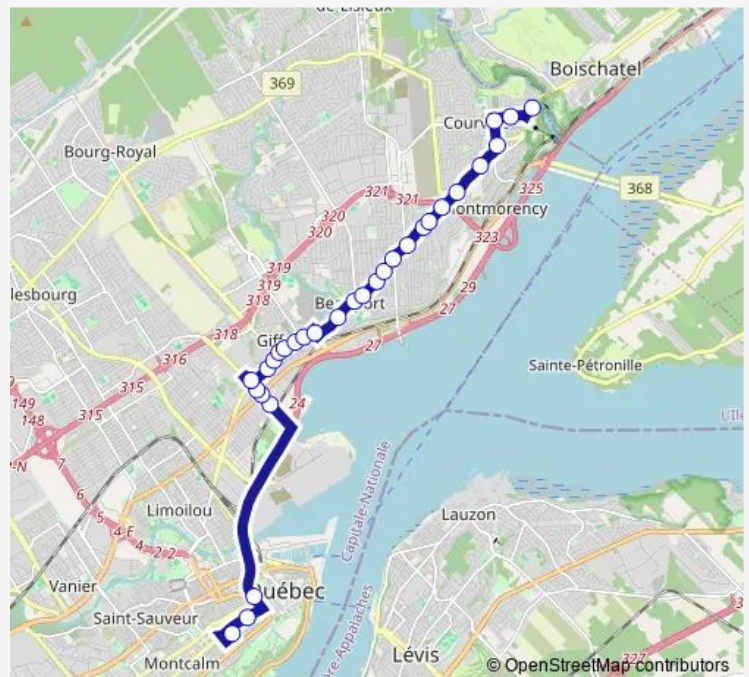

Direction

J.-Parizeau — des Rapides

30 stops

[Open route schedule](#)

J.-Parizeau

C. Parlementaire

D'Youville

Montmorency

Saturday —

Sunday —

Route info

Direction: J.-Parizeau

Stops: 30

Trip Duration: 0 hour 38 min

de la Madone

Tanguay

T. La Cimenterie

Jean-Xxiii/3355

St-Théoph./3358

Royale/3361

Larue

Brideau

des Rapides

Direction

Wednesday 06:19-08:16

Thursday 06:19-08:16

Friday 06:19-08:16

Saturday —

Sunday —

Route info

Direction: T.C.-Montmorency

Stops: 30