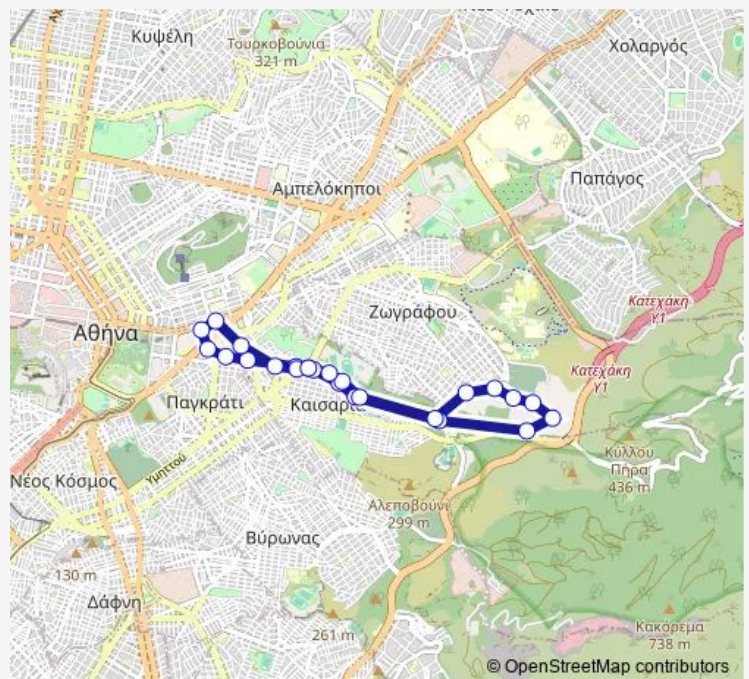

Thursday 07:20-22:05

Friday 07:20-22:05

Saturday —

Sunday —

Route info

Direction: Αφετηρια-Τερμα(Πυλη)

Stops: 25

Trip Duration: 0 hour 45 min