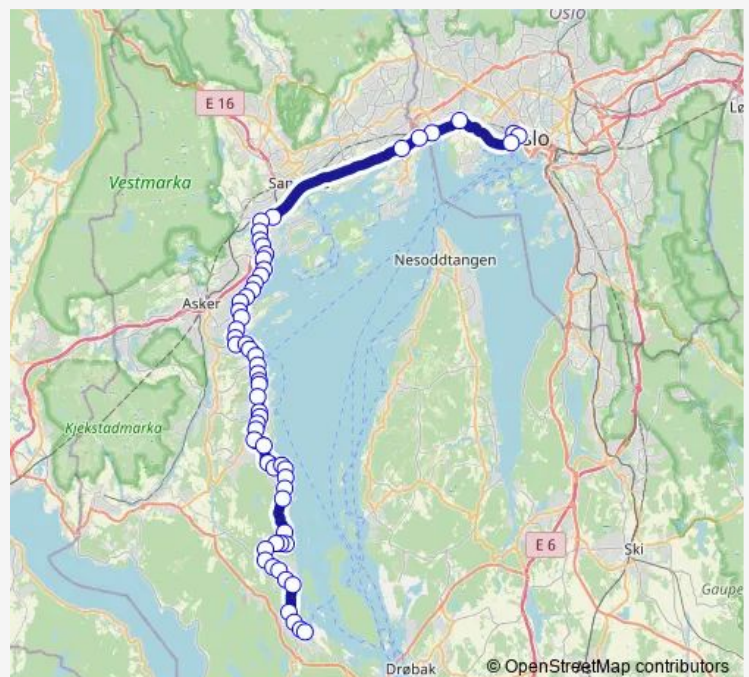

Nærsnes

Baarsrudveien

Breidablikk

Route schedule

Sætre bussterminal — Nationaltheatret

Monday 04:38-23:12

Tuesday 04:38-23:12

Wednesday 04:38-23:12

Thursday 04:38-23:12

Friday 04:38-23:12

Saturday 05:38-23:12

Sunday 05:38-23:12

Route info

Direction: Sætre bussterminal

Stops: 61

Trip Duration: 1 hour 11 min