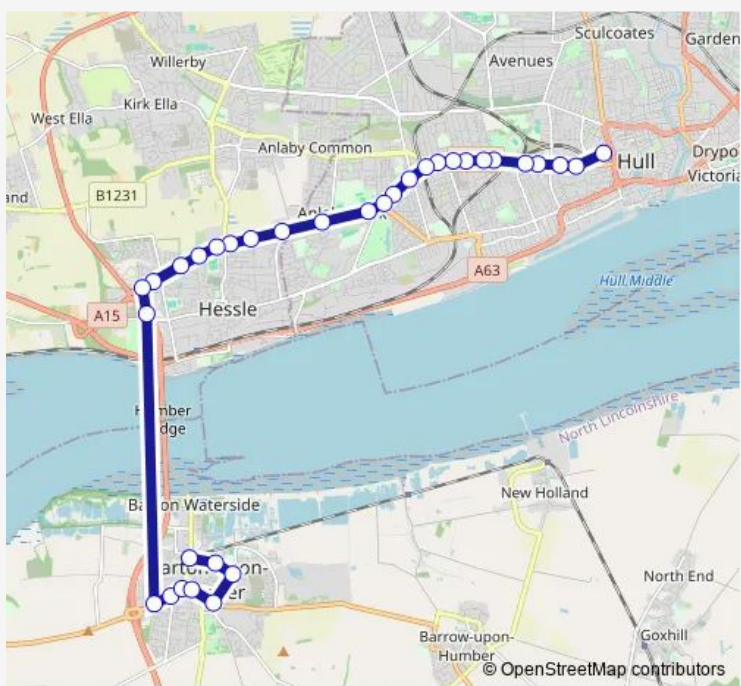

Bus 250 Hull Interchange - Barton

[Go to website](#)

Direction
 Hull Interchange — Railway Station
 33 stops
[Open route schedule](#)

- Hull Interchange
- Fountain Street
- Hull Royal Infirmary
- Coltman Street
- Saner Street
- Mkm Stadium
- Sandringham Street
- Plane Street
- Stirling Street
- Wheeler Street
- Kempton Road
- North Road
- Wistow Grove
- Fiveways
- Costello Fields
- Anlaby Park Road South
- Hessle Boothferry Road
- Hessle Boothferry Road
- Hessle Boothferry Road
- Hessle Boothferry Road
- Hessle Boothferry Road
- Hessle Boothferry Road

Route schedule
 Hull Interchange — Railway Station

Monday	07:15-19:45
Tuesday	07:15-19:45
Wednesday	07:15-19:45
Thursday	07:15-19:45
Friday	07:15-19:45
Saturday	07:15-19:45
Sunday	—

Route info
 Direction: Hull Interchange
 Stops: 33
 Trip Duration: 0 hour 39 min

Friday 06:40-18:53

Saturday 06:40-18:53

Sunday —

Route info

Direction: Railway Station

Stops: 32

Trip Duration: 0 hour 45 min

Wenlock Barracks

Mkm Stadium

Arnold Street

Gladstone Street

Hull Royal Infirmary

Eye Clinic

Hull Interchange

250 Bus time schedules and route maps are available in an offline PDF at busmaps.com. Use the busmaps.com website to see live bus times, train schedule or subway schedule, and step-by-step directions for all public transit in Saint Andrews Quay