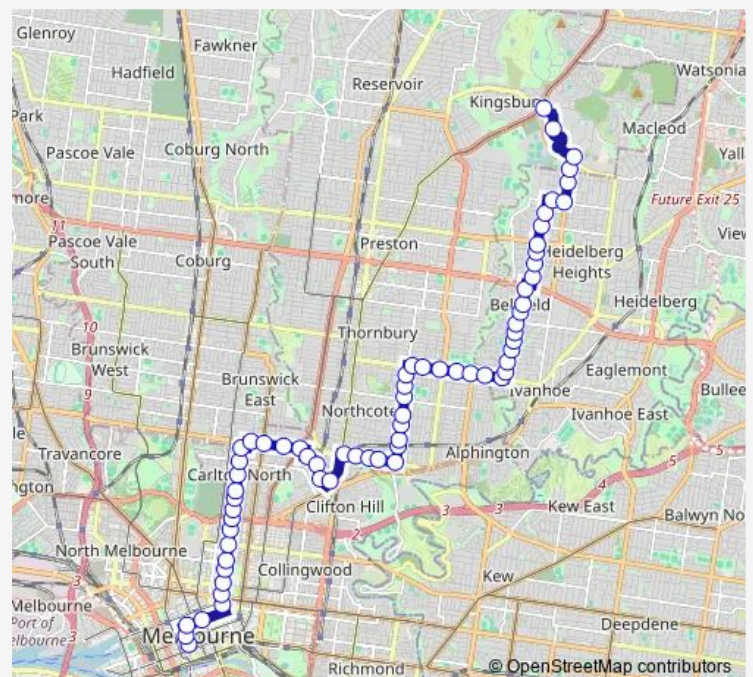

Grange Rd/Darebin Rd (Fairfield)

Route schedule

Waterdale Rd/Dougharty Rd (Heidelberg West) — Little Collins St/Queen St (Melbourne City)

Monday 05:19-05:39

Tuesday 05:19-05:39

Wednesday 05:19-05:39

Thursday 05:19-05:39

Friday 05:39

Saturday —

Sunday —

Route info

Direction: Waterdale Rd/Dougharty Rd (Heidelberg West)

Stops: 62

Trip Duration: 0 hour 43 min

250 — La Trobe University - City (Queen St)

National Bowls Centre/264 Darebin Rd (Fairfield)

Station St/Darebin Rd (Thornbury)

Wilmoth St/Darebin Rd (Thornbury)

Victoria Rd/Darebin Rd (Thornbury)

Christmas St/Victoria Rd (Northcote)

Northcote Aquatic Centre/Victoria Rd (Northcote)

Separation St/Victoria Rd (Northcote)

Mitchell St/Victoria Rd (Northcote)

Bastings St/Victoria Rd (Northcote)

Clarke St/Victoria Rd (Northcote)

Dennis Railway Station/Victoria Rd (Northcote)

Westgarth St/Victoria Rd (Northcote)